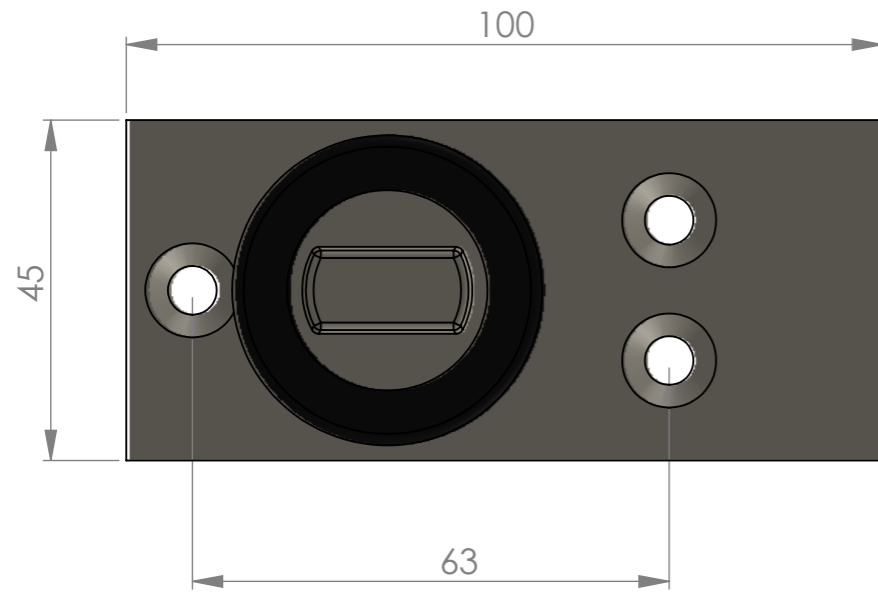

Product Specification Sheet

Door Controls | Floor Pivot Bearing

Sheet Notes

- All dimensions are in mm unless otherwise stated
- Any dimensions scaled from this drawing are taken at readers own risk

Product Key Features

Material Finish: Silver
 Max Door Weight: 200kg
 Max Door Width: 1200mm
 Packaging: 1no.

T 01730 719 292
 E info@bellsure.co.uk
 W bellsure.co.uk

PRODUCT NAME: Floor Pivot Bearing	PART NO. 04.602
DRAWING	

SCALE: 1:1 SHEET SIZE: A3 DRAWN BY: BK CHECKED BY: MJ DATE: 20/05/13
 PROJECT NO. DRAWING NO.