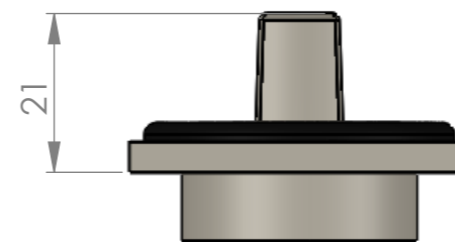

Product Specification Sheet

Door Controls | Floor Pivot Bearing

Sheet Notes

- All dimensions are in mm unless otherwise stated
- Any dimensions scaled from this drawing are taken at readers own risk

Product Key Features

Material Finish: Silver
 Max Door Weight: 200kg
 Max Door Width: 1200mm
 Packaging: 1no.

T 01730 719 292
 E info@bellsure.co.uk
 W bellsure.co.uk

PRODUCT NAME: Floor Pivot Bearing	PART NO. 04.602
DRAWING	

SCALE: 1:1 SHEET SIZE: A3 DRAWN BY: BK CHECKED BY: MJ DATE: 20/05/13
 PROJECT NO. DRAWING NO.