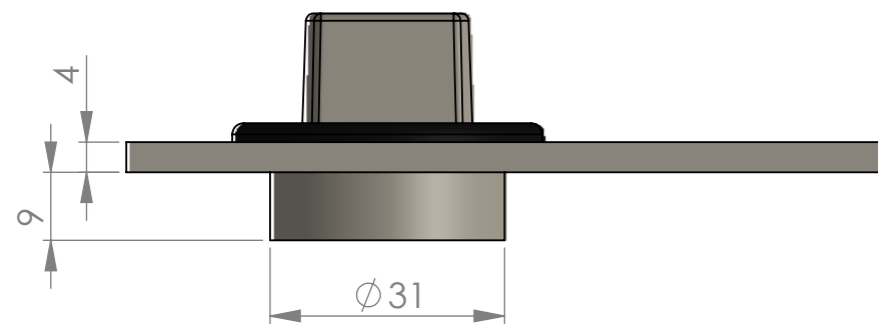

Product Specification Sheet

Door Controls | Floor Pivot Bearing

Sheet Notes

- All dimensions are in mm unless otherwise stated
- Any dimensions scaled from this drawing are taken at readers own risk

Product Key Features

Material Finish: Silver
 Max Door Weight: 200kg
 Max Door Width: 1200mm
 Packaging: 1no.

T 01730 719 292
 E info@bellsure.co.uk
 W bellsure.co.uk

PRODUCT NAME: Floor Pivot Bearing	PART NO. 04.602
DRAWING	

SCALE: 1:1 SHEET SIZE: A3 DRAWN BY: BK CHECKED BY: MJ DATE: 20/05/13
 PROJECT NO. DRAWING NO.