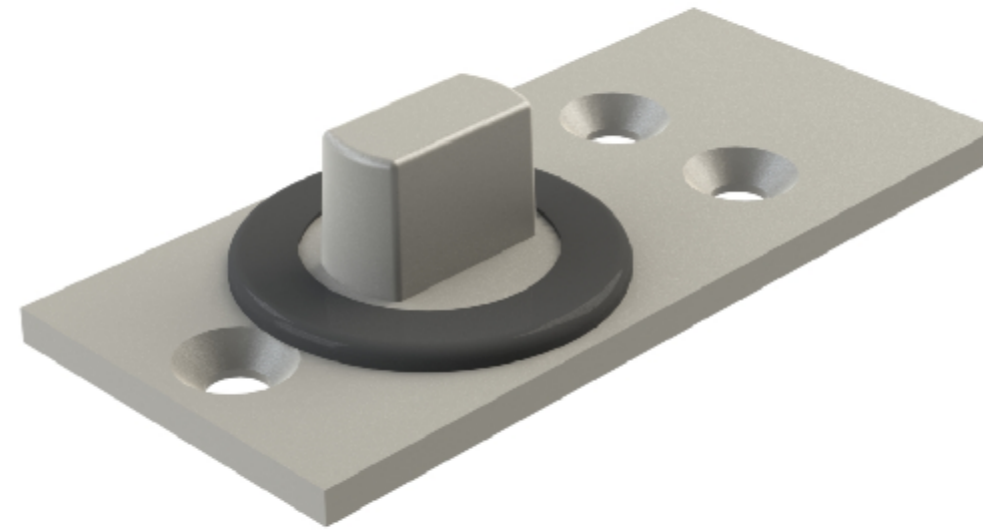

Product Specification Sheet

Door Controls | Floor Pivot Bearing

Sheet Notes

- All dimensions are in mm unless otherwise stated
- Any dimensions scaled from this drawing are taken at readers own risk

Product Key Features

Material Finish: Silver
 Max Door Weight: 200kg
 Max Door Width: 1200mm
 Packaging: 1no.

T 01730 719 292
 E info@bellsure.co.uk
 W bellsure.co.uk

PRODUCT NAME: Floor Pivot Bearing	PART NO. 04.602
DRAWING	

SCALE: 1:1 SHEET SIZE: A3 DRAWN BY: BK CHECKED BY: MJ DATE: 20/05/13
 PROJECT NO. DRAWING NO.