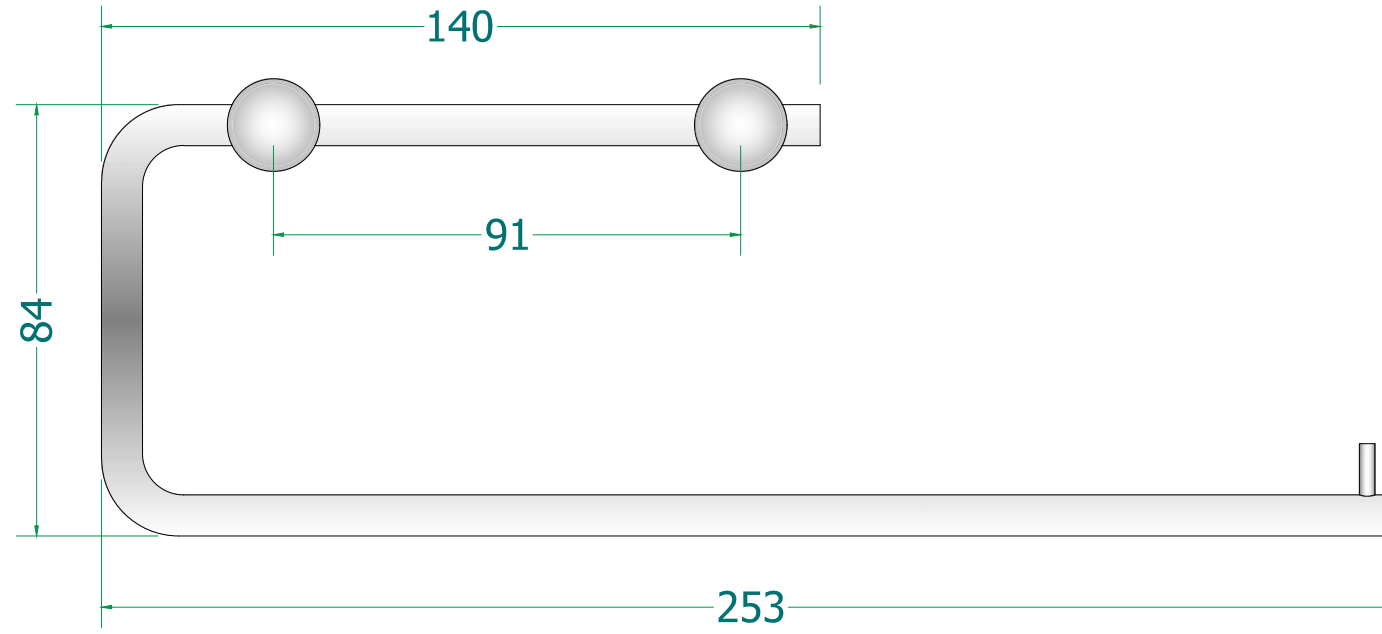

Sheet Notes

- All dimensions are in mm unless otherwise mentioned
- Any dimensions scaled from the drawing are taken at readers' own risk

110.6103.000.107

110.6104.000.107

110.6103.000.107

110.6104.000.107

BSS-T-DBAGL-90-001	A.A.	NTS	08/04/20	A
Drawing No.	Drawn by	Scale	Date	REV

01730 719 292 | www.bellsure.co.uk | streetsure@bellsure.co.uk

Product Name

Toilet Roll Holder