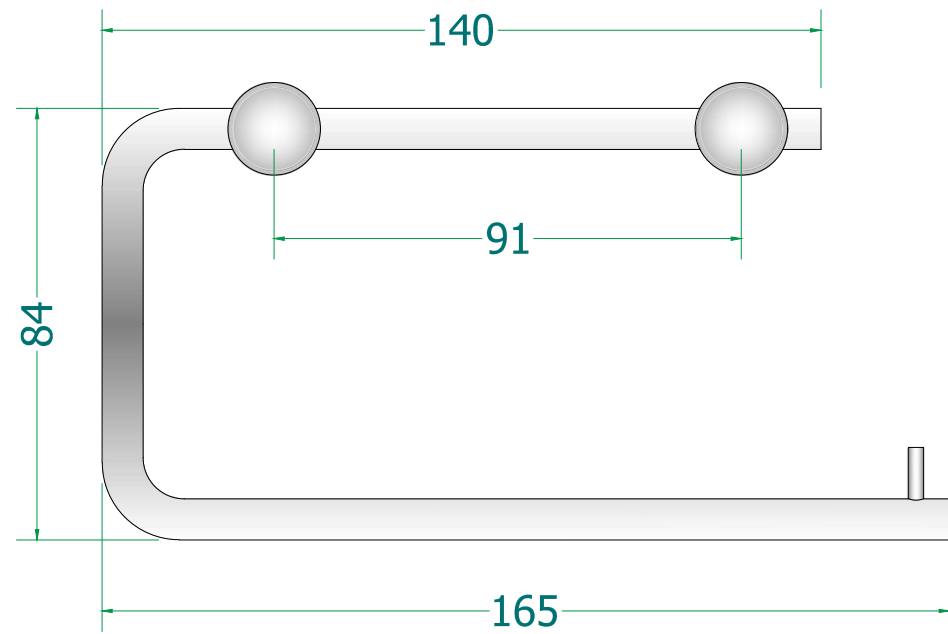

Sheet Notes

- All dimensions are in mm unless otherwise mentioned
- Any dimensions scaled from the drawing are taken at readers' own risk

110.6103.000.107

110.6104.000.107

110.6103.000.107

110.6104.000.107

BSS-T-DBAGL-90-001	A.A.	NTS	08/04/20	A
Drawing No.	Drawn by	Scale	Date	REV

01730 719 292 | www.bellsure.co.uk | streetsure@bellsure.co.uk

Product Name

Toilet Roll Holder