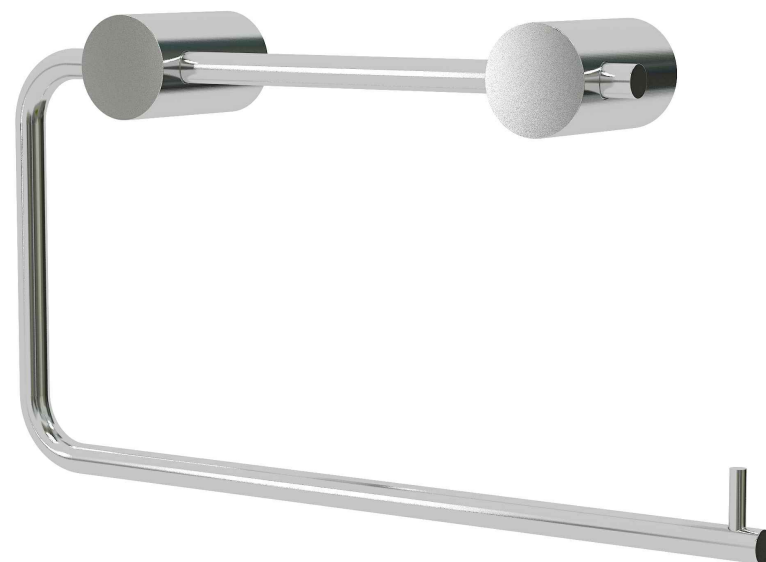

Sheet Notes

- All dimensions are in mm unless otherwise mentioned
- Any dimensions scaled from the drawing are taken at readers' own risk

110.6103.000.107

110.6104.000.107

110.6103.000.107

110.6104.000.107

BSS-T-DBAGL-90-001	A.A.	NTS	08/04/20	A
Drawing No.	Drawn by	Scale	Date	REV

01730 719 292 | www.bellsure.co.uk | streetsure@bellsure.co.uk

Product Name

Toilet Roll Holder