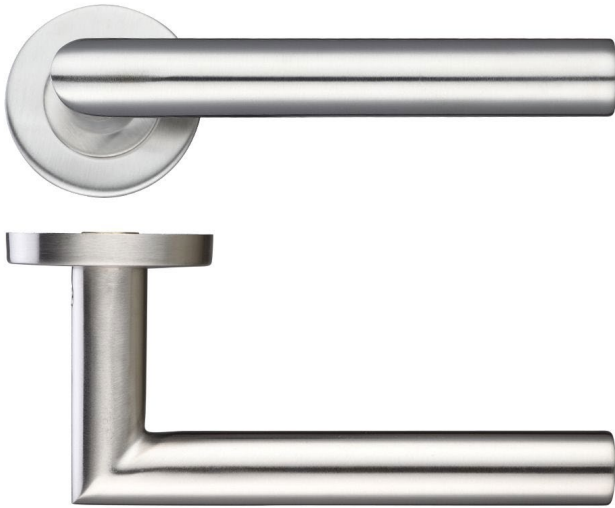

Technical Specification Sheet

Styletech Lever Handle Mitred

Product code: BSLH003

Product Specifications

- 201 Grade SS
- Sprung Rose
- Suitable for both 44mm and 54mm Timber Door sets

Standards

- BS EN 1670:2007 Grade 5 (Corrosion)
- BS EN 1634-1

Suitability

- Commercial & Domestic

Additional info

- Satin Stainless Finish

CONTACT DETAILS

(+44) 1730 719 292

info@bellsure.co.uk

bellsure.co.uk