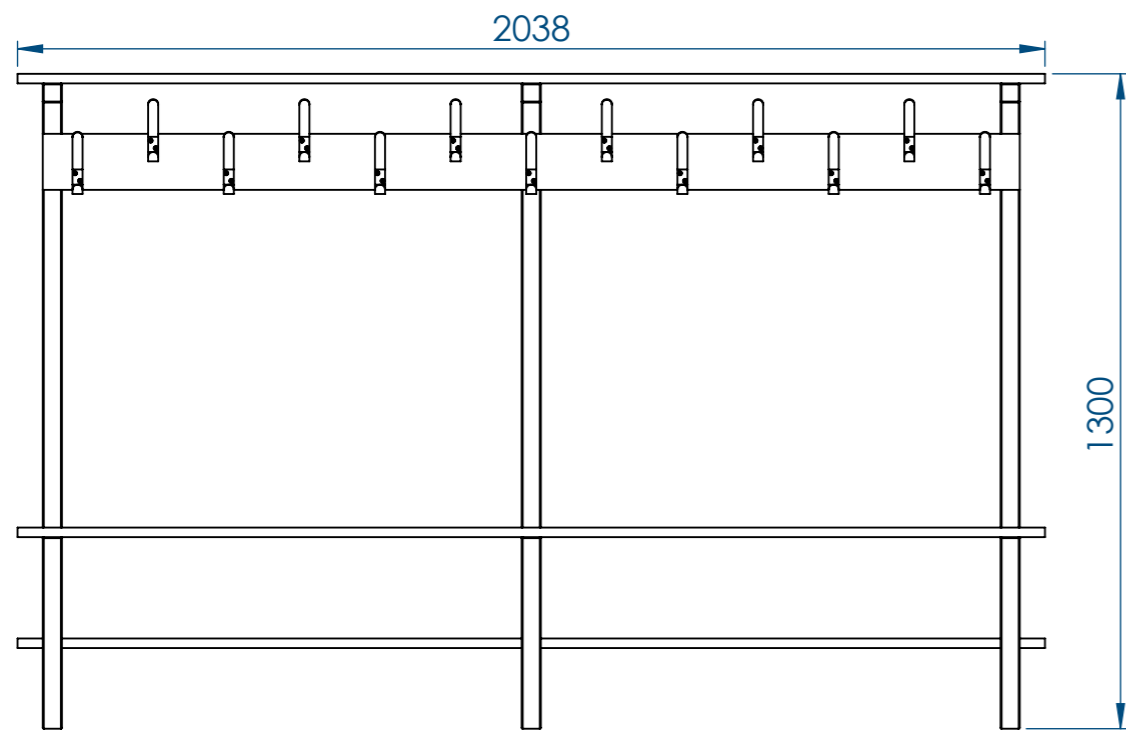

Sheet Notes

- All dimensions are in mm unless otherwise stated
- Any dimensions scaled from this drawing are taken at readers own risk

Product Spec

Single sided cloakroom bench & peg rail frame wall/floor fix
c/w shoe & bag rack

T: 01730 719292 | www.bellsure.co.uk | E: streetsure@bellsure.co.uk

PRODUCT NAME:

Blox Bench/Peg Rail WSB