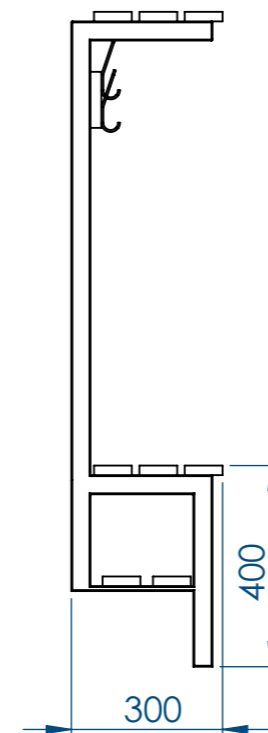

Sheet Notes

- All dimensions are in mm unless otherwise stated
- Any dimensions scaled from this drawing are taken at readers own risk

Product Spec

Single sided cloakroom bench & peg rail frame wall/floor fix
c/w shoe & bag rack

T: 01730 719292 | www.bellsure.co.uk | E: streetsure@bellsure.co.uk

PRODUCT NAME:

Blox Bench/Peg Rail WSB