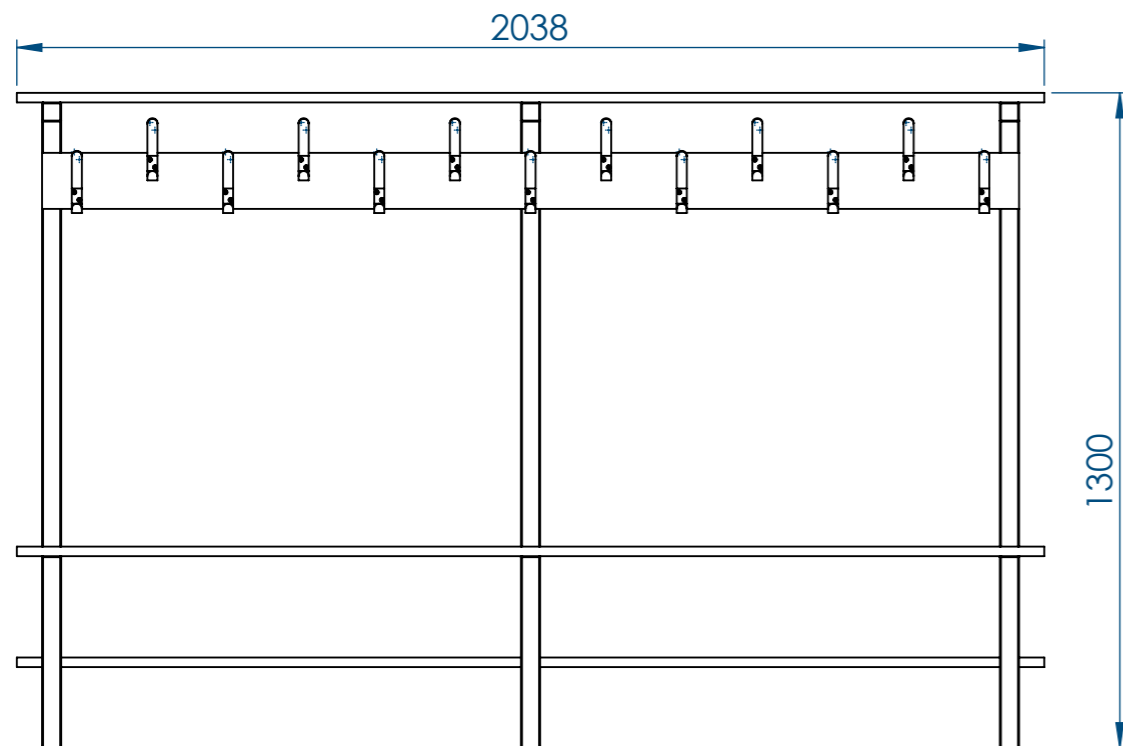

### Sheet Notes

- All dimensions are in mm unless otherwise stated
- Any dimensions scaled from this drawing are taken at readers own risk

### Product Spec

Single sided cloakroom bench & peg rail frame floor fix c/w shoe & bag rack

T: 01730 719292 | [www.bellsure.co.uk](http://www.bellsure.co.uk) | E: [streetsure@bellsure.co.uk](mailto:streetsure@bellsure.co.uk)