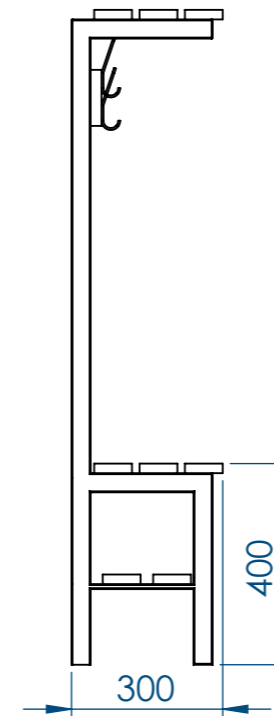

### Sheet Notes

- All dimensions are in mm unless otherwise stated
- Any dimensions scaled from this drawing are taken at readers own risk

### Product Spec

Single sided cloakroom bench & peg rail frame floor fix c/w shoe & bag rack

T: 01730 719292 | [www.bellsure.co.uk](http://www.bellsure.co.uk) | E: [streetsure@bellsure.co.uk](mailto:streetsure@bellsure.co.uk)

PRODUCT NAME:

**Blox Bench/Peg Rail SSB**