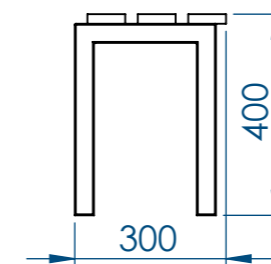

Sheet Notes

- All dimensions are in mm unless otherwise stated
- Any dimensions scaled from this drawing are taken at readers own risk

Product Spec

Cloakroom bench floor fix

T: 01730 719292 | www.bellsure.co.uk | E: streetsure@bellsure.co.uk