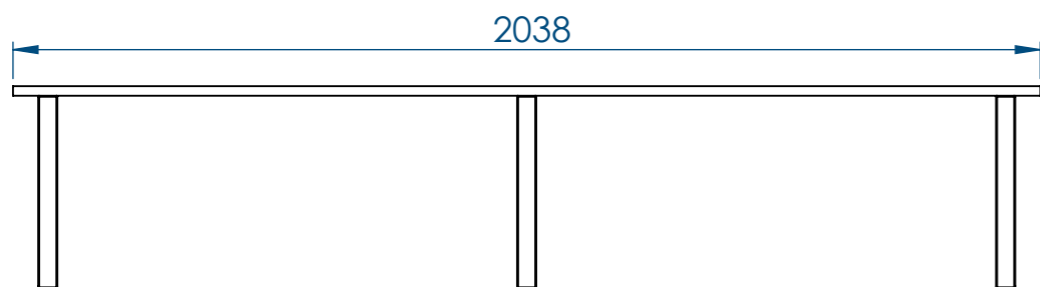

Sheet Notes

- All dimensions are in mm unless otherwise stated
- Any dimensions scaled from this drawing are taken at readers own risk

Product Spec

Cloakroom bench floor fix

T: 01730 719292 | www.bellsure.co.uk | E: streetsure@bellsure.co.uk

PRODUCT NAME:

Blox Bench S