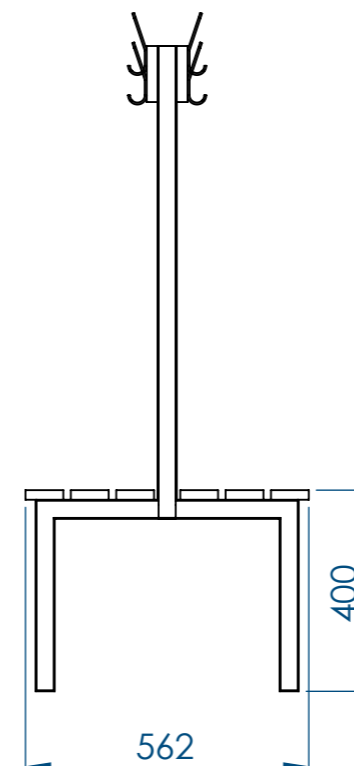

Sheet Notes

- All dimensions are in mm unless otherwise stated
- Any dimensions scaled from this drawing are taken at readers own risk

Product Spec

Double sided cloakroom bench & peg rail frame floor fix

T: 01730 719292 | www.bellsure.co.uk | E: streetsure@bellsure.co.uk

PRODUCT NAME:

Blox Double Bench/Peg Rail S