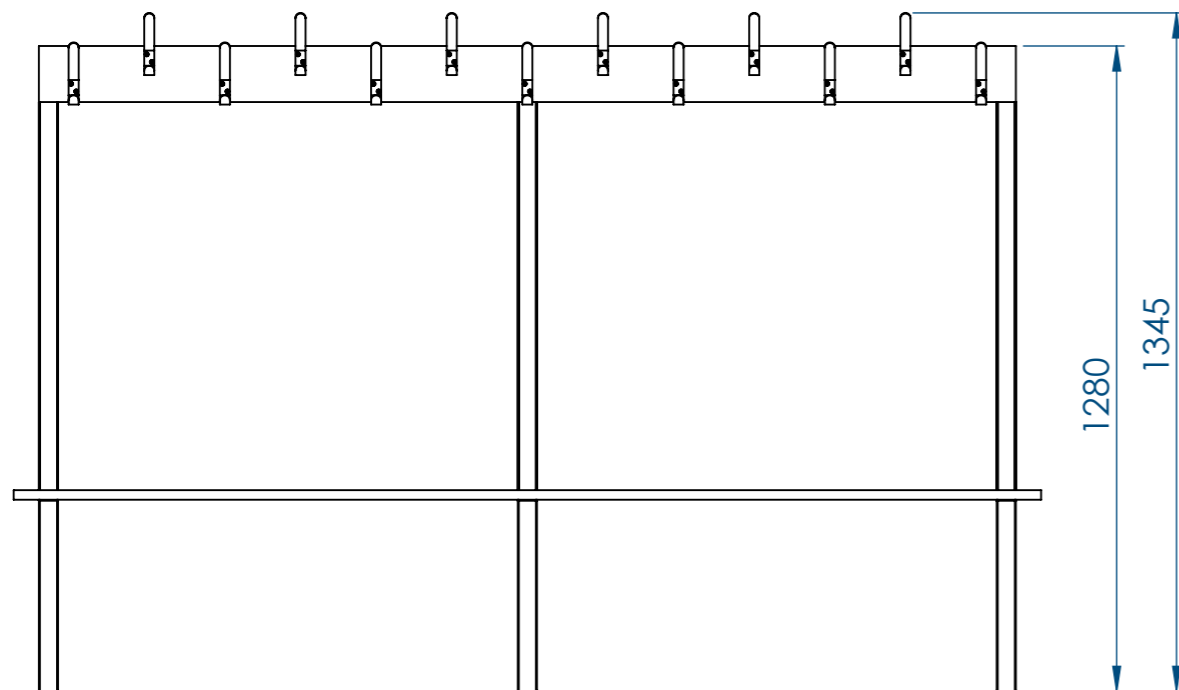

Sheet Notes

- All dimensions are in mm unless otherwise stated
- Any dimensions scaled from this drawing are taken at readers own risk

Product Spec

Double sided cloakroom bench & peg rail frame floor fix

T: 01730 719292 | www.bellsure.co.uk | E: streetsure@bellsure.co.uk

PRODUCT NAME:

Blox Double Bench/Peg Rail S