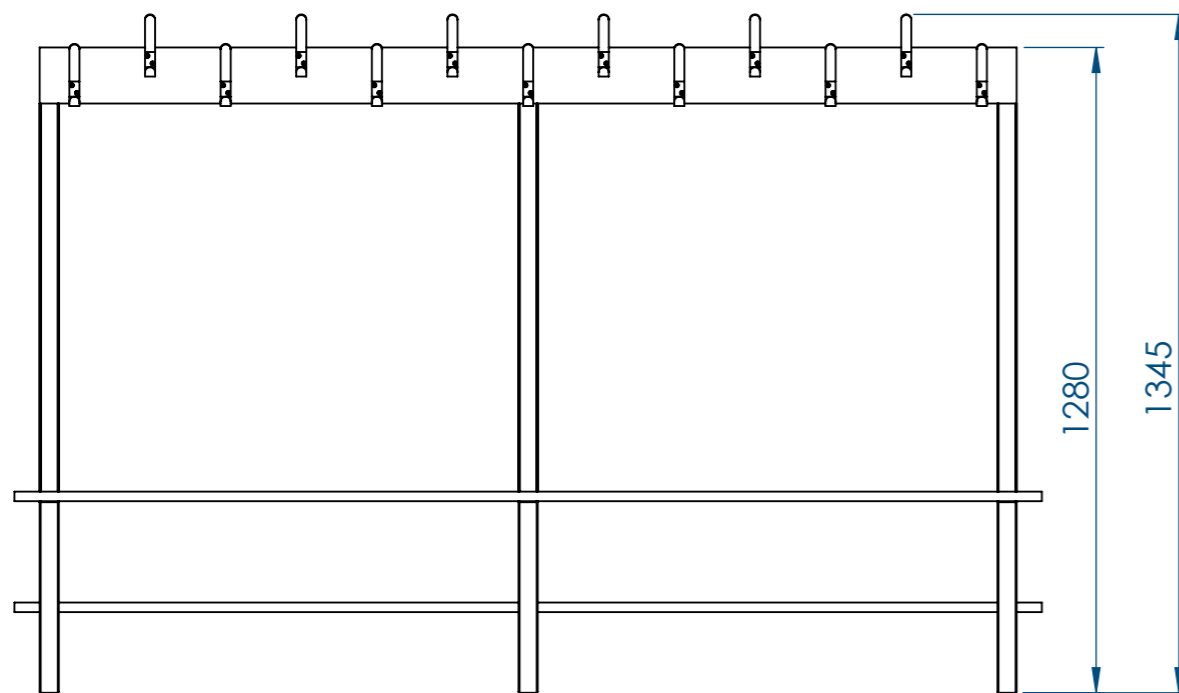

Sheet Notes

- All dimensions are in mm unless otherwise stated
- Any dimensions scaled from this drawing are taken at readers own risk

Product Spec

Double sided cloakroom bench & peg rail frame floor fix
c/w shoe rack

T: 01730 719292 | www.bellsure.co.uk | E: streetsure@bellsure.co.uk

PRODUCT NAME:

Blox Double Bench/Peg Rail SS