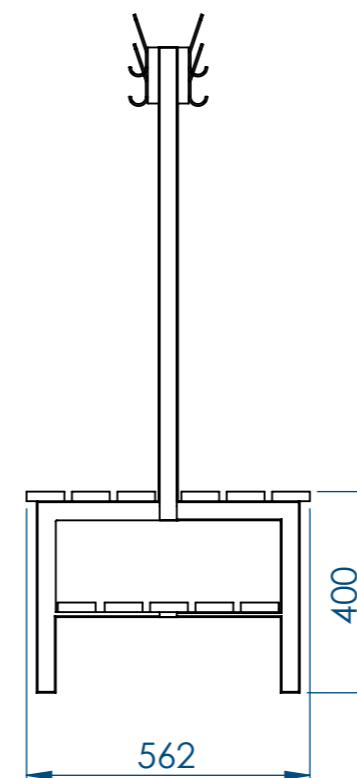

Sheet Notes

- All dimensions are in mm unless otherwise stated
- Any dimensions scaled from this drawing are taken at readers own risk

Product Spec

Double sided cloakroom bench & peg rail frame floor fix
c/w shoe rack

T: 01730 719292 | www.bellsure.co.uk | E: streetsure@bellsure.co.uk

PRODUCT NAME:

Blox Double Bench/Peg Rail SS