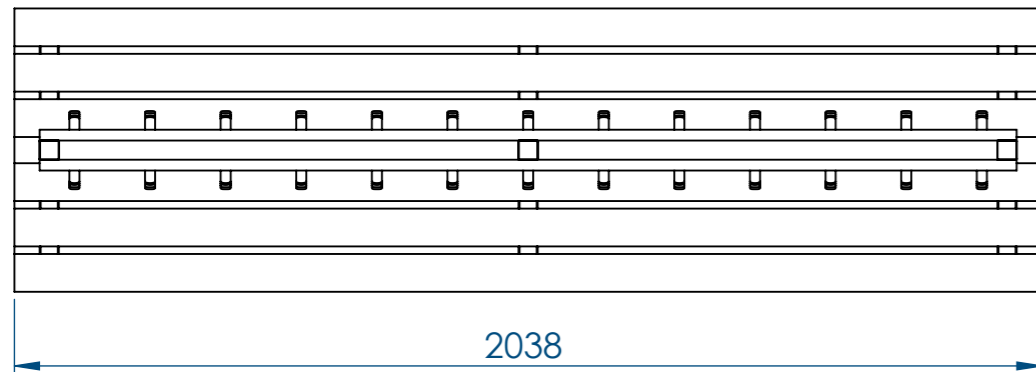

Sheet Notes

- All dimensions are in mm unless otherwise stated
- Any dimensions scaled from this drawing are taken at readers own risk

Product Spec

Double sided cloakroom bench & peg rail frame floor fix
c/w shoe rack

T: 01730 719292 | www.bellsure.co.uk | E: streetsure@bellsure.co.uk

PRODUCT NAME:

Blox Double Bench/Peg Rail SS