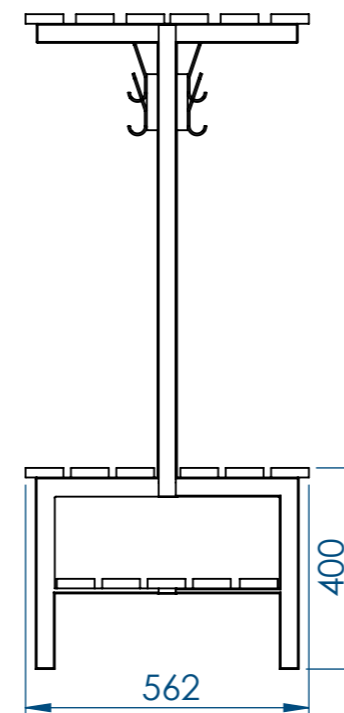

### Sheet Notes

- All dimensions are in mm unless otherwise stated
- Any dimensions scaled from this drawing are taken at readers own risk

### Product Spec

Double sided cloakroom bench & peg rail frame floor fix  
c/w shoe & bag rack

T: 01730 719292 | [www.bellsure.co.uk](http://www.bellsure.co.uk) | E: [streetsure@bellsure.co.uk](mailto:streetsure@bellsure.co.uk)

PRODUCT NAME:

**Blox Double Bench/Peg Rail SSB**