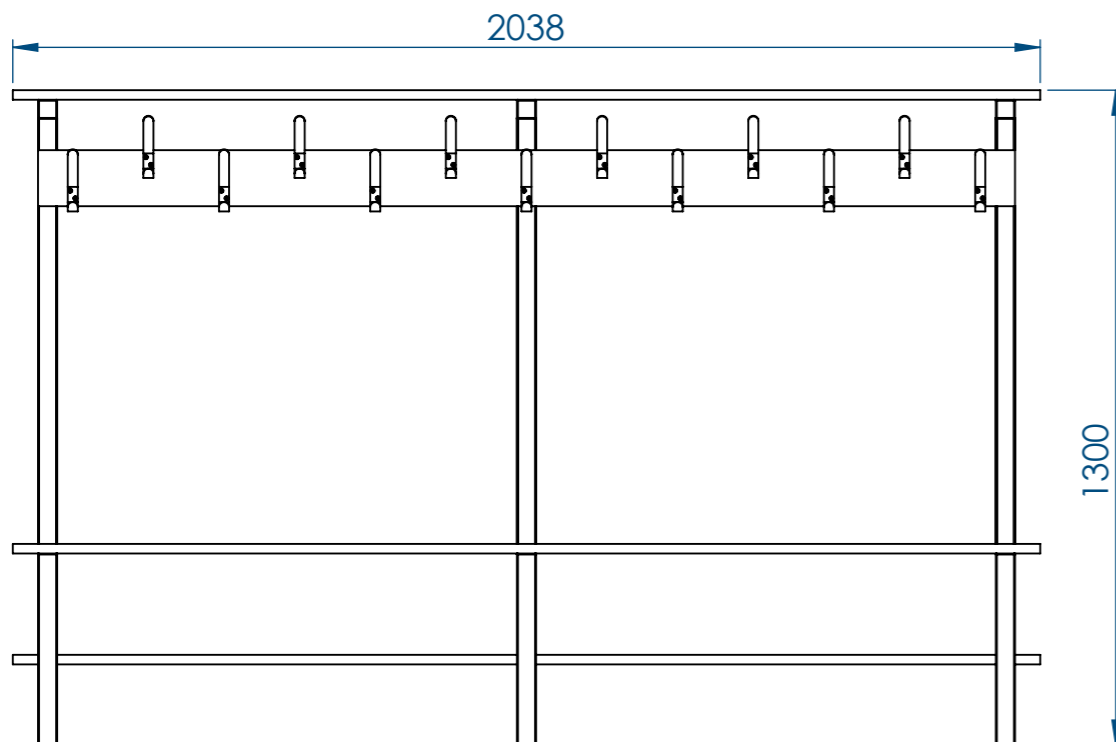

### Sheet Notes

- All dimensions are in mm unless otherwise stated
- Any dimensions scaled from this drawing are taken at readers own risk

### Product Spec

Double sided cloakroom bench & peg rail frame floor fix  
c/w shoe & bag rack

T: 01730 719292 | [www.bellsure.co.uk](http://www.bellsure.co.uk) | E: [streetsure@bellsure.co.uk](mailto:streetsure@bellsure.co.uk)

PRODUCT NAME:

**Blox Double Bench/Peg Rail SSB**