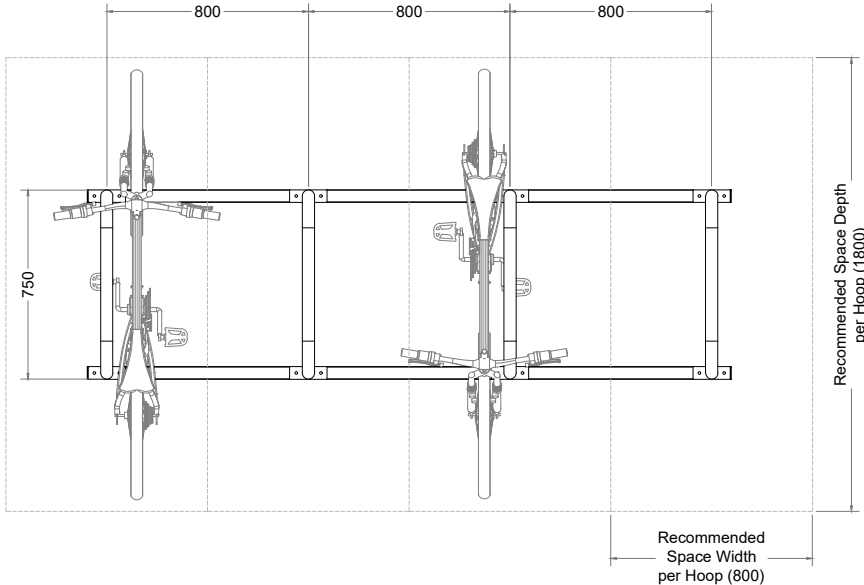

Citihoop Rax 4-Bay

Top View

Perspective View

Front View

Side View

Technical information

- Materials:** Mild Steel
- Standard Finish:** Galvanised to BS EN ISO 1461:2009
- Optional Finishes:** Powder-coating in any standard RAL colour
Stainless Steel Grade 304 or 316
- Bike Capacity:** 8No. (2No. Bikes per hoop)
- Fixing:** Surface Mounted with base rails
- Optional Extras:** Location identifiers, signage
- BREEAM:** Our products will assist with achieving BREEAM rating
- Product Warranty:** Two years
- Benefits:** Citihoop Rax combines the simple and effective hoop profile with channel tracks ensuring the hoops are spaced equally, in a straight line, and making for a quicker and easier installation.

Manufactured in the UK

PRODUCT NAME:

Citihoop Rax 4-Bay

SCALE: 1:30	SHEET SIZE: A3	DRAWN BY: AA
CHECKED BY: KD	DATE: 03/08/2022	
PRODUCT NO. :		SS-TRS

- All dimensions are in mm unless otherwise stated
- Any dimensions scaled from this drawing are taken at the reader's own risk