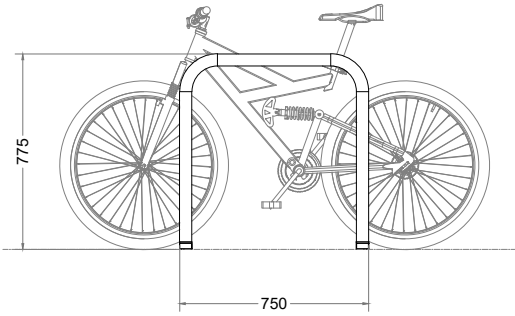

Citihoop Rax 4-Bay

Top View

Perspective View

Front View

Side View

Technical information

- Materials:** Mild Steel
- Standard Finish:** Galvanised to BS EN ISO 1461:2009
- Optional Finishes:** Powder-coating in any standard RAL colour
Stainless Steel Grade 304 or 316
- Bike Capacity:** 8No. (2No. Bikes per hoop)
- Fixing:** Surface Mounted with base rails
- Optional Extras:** Location identifiers, signage
- BREEAM:** Our products will assist with achieving BREEAM rating
- Product Warranty:** Two years
- Benefits:** Citihoop Rax combines the simple and effective hoop profile with channel tracks ensuring the hoops are spaced equally, in a straight line, and making for a quicker and easier installation.

Manufactured in the UK

PRODUCT NAME:

Citihoop Rax 4-Bay

SCALE: 1:30	SHEET SIZE: A3	DRAWN BY: AA
CHECKED BY: KD	DATE: 03/08/2022	
PRODUCT NO. :		SS-TRS

- All dimensions are in mm unless otherwise stated
- Any dimensions scaled from this drawing are taken at the reader's own risk