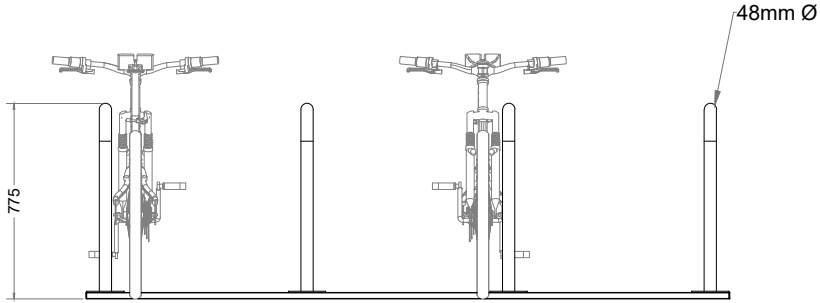

Citihoop Rax 4-Bay

Top View

Perspective View

Front View

Side View

Technical information

- Materials:** Mild Steel
- Standard Finish:** Galvanised to BS EN ISO 1461:2009
- Optional Finishes:** Powder-coating in any standard RAL colour
Stainless Steel Grade 304 or 316
- Bike Capacity:** 8No. (2No. Bikes per hoop)
- Fixing:** Surface Mounted with base rails
- Optional Extras:** Location identifiers, signage
- BREEAM:** Our products will assist with achieving BREEAM rating
- Product Warranty:** Two years
- Benefits:** Citihoop Rax combines the simple and effective hoop profile with channel tracks ensuring the hoops are spaced equally, in a straight line, and making for a quicker and easier installation.

Manufactured in the UK

PRODUCT NAME:

Citihoop Rax 4-Bay

SCALE: 1:30	SHEET SIZE: A3	DRAWN BY: AA
CHECKED BY: KD	DATE: 03/08/2022	
PRODUCT NO. :		SS-TRS

- All dimensions are in mm unless otherwise stated
- Any dimensions scaled from this drawing are taken at the reader's own risk