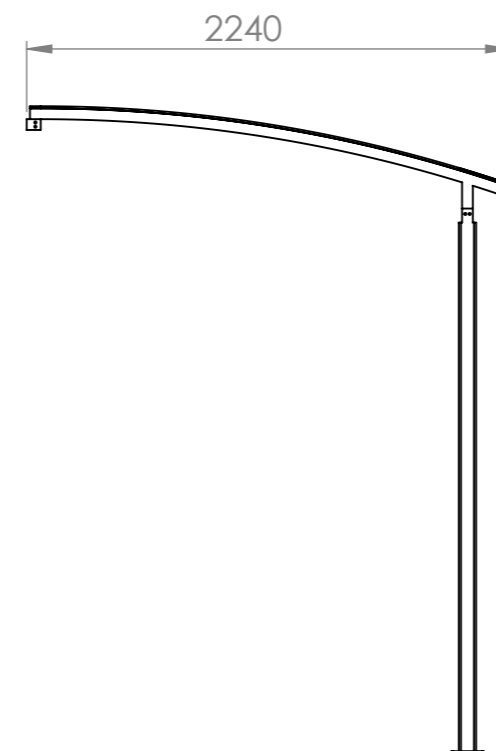

Sheet Notes

- All dimensions are in mm unless otherwise stated
- Any dimensions scaled from this drawing are taken at readers own risk

Product Spec

Size: 2990H x 4080W x 2240D
 Material: Mild steel
 Finish Options: Galvanised only, galvanised & powdercoated
 Fixing Options: Surface mounted with baseplates or root fixed

T: 01730 719292 | www.bellsure.co.uk | E: streetsure@bellsure.co.uk

PRODUCT NAME:

Cuvacurve Canopy - Wall mounted