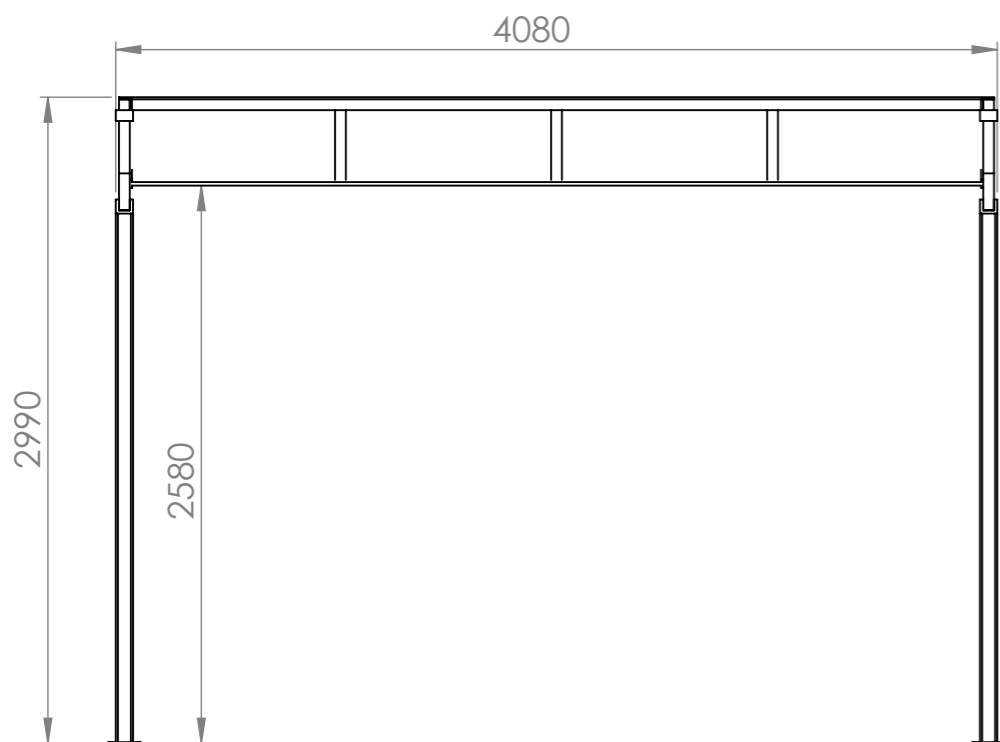

Sheet Notes

- All dimensions are in mm unless otherwise stated
- Any dimensions scaled from this drawing are taken at readers own risk

Product Spec

Size: 2990H x 4080W x 2240D
 Material: Mild steel
 Finish Options: Galvanised only, galvanised & powdercoated
 Fixing Options: Surface mounted with baseplates or root fixed

T: 01730 719292 | www.bellsure.co.uk | E: streetsure@bellsure.co.uk

PRODUCT NAME:

Cuvacurve Canopy - Wall mounted