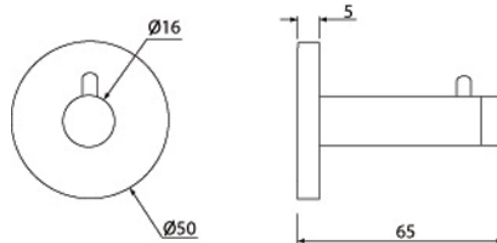

COAT HOOK WITH PIN (BUFFERED)

KK6002

- From our standard range of washroom and bathroom fittings
- SSS finish
- 65mm or 90mm

65mm - KK6002.4207
90mm - KK6002.4307

CONTACT DETAILS

Phone : (+44) 1483 568287

Fax: (+44) 1483 540830