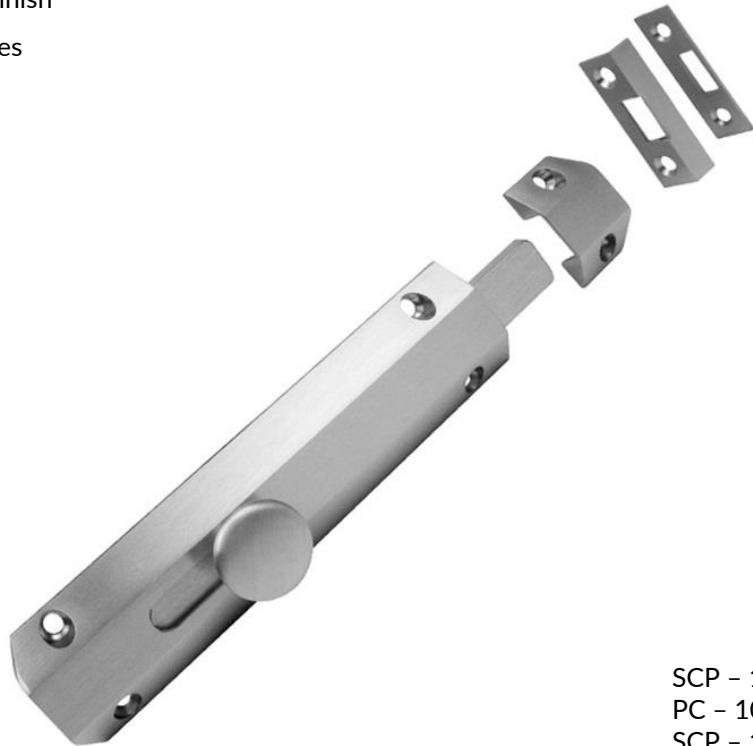

SURFACE DOOR BOLT

NW6005

- Surface door bolt suitable for interior and exterior doors
- Available in SCP or PC finish
- Available in range of sizes

SCP - 100mm - NW6005.0110
PC - 100mm - NW6005.0109
SCP - 150mm - NW6005.0210
PC - 150mm - NW6005.0209
SCP - 200mm - NW6005.0310
PC - 200mm - NW6005.0309

CONTACT DETAILS

Phone : (+44) 1483 568287

Fax: (+44) 1483 540830

Email : web.enquiries@bellsure.co.uk

SURFACE DOOR BOLT

NW6005

Image: Rizon Jet project

CONTACT DETAILS