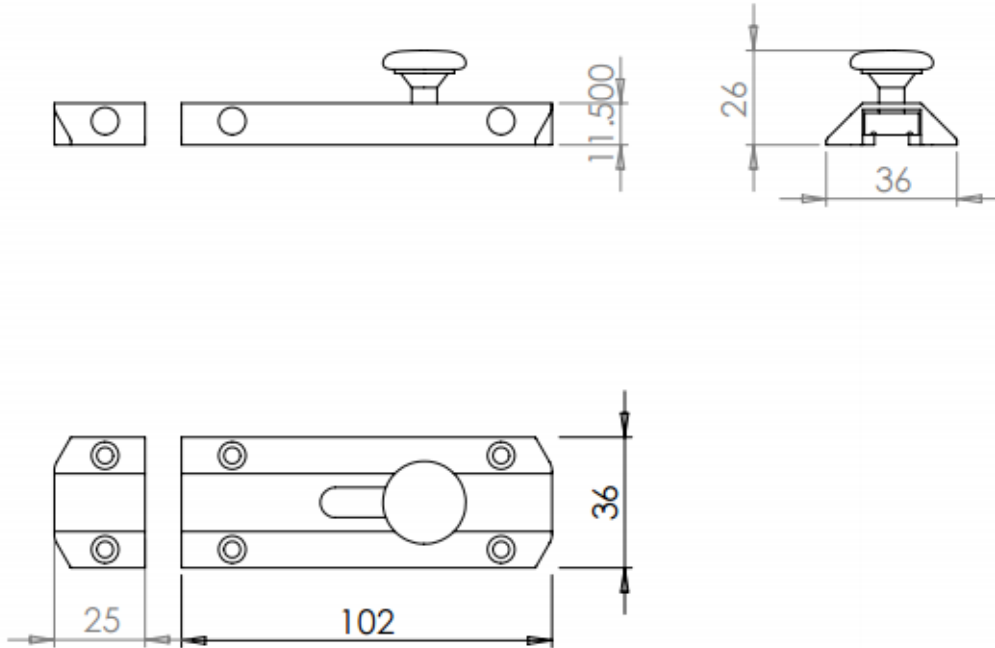

SURFACE DOOR BOLT

NW6005

- Surface door bolt suitable for interior and exterior doors
- Available in SCP or PC finish
- Available in range of sizes

SCP - 100mm - NW6005.0110
PC - 100mm - NW6005.0109
SCP - 150mm - NW6005.0210
PC - 150mm - NW6005.0209
SCP - 200mm - NW6005.0310
PC - 200mm - NW6005.0309

CONTACT DETAILS

Phone : (+44) 1483 568287

Fax: (+44) 1483 540830

Email : web.enquiries@bellsure.co.uk

SURFACE DOOR BOLT

NW6005

Image: Rizon Jet project

CONTACT DETAILS