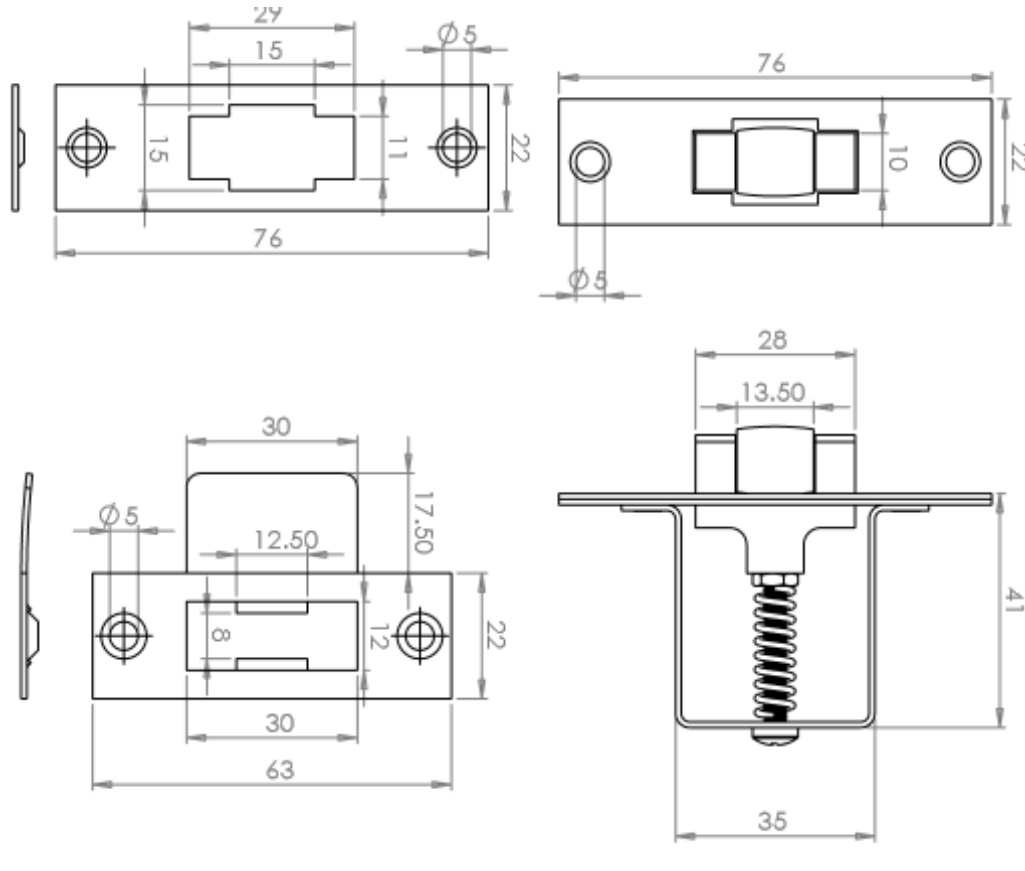

# HEAVY DUTY ROLLER CATCH

TY3606.0307

Image: Rizon Jet project