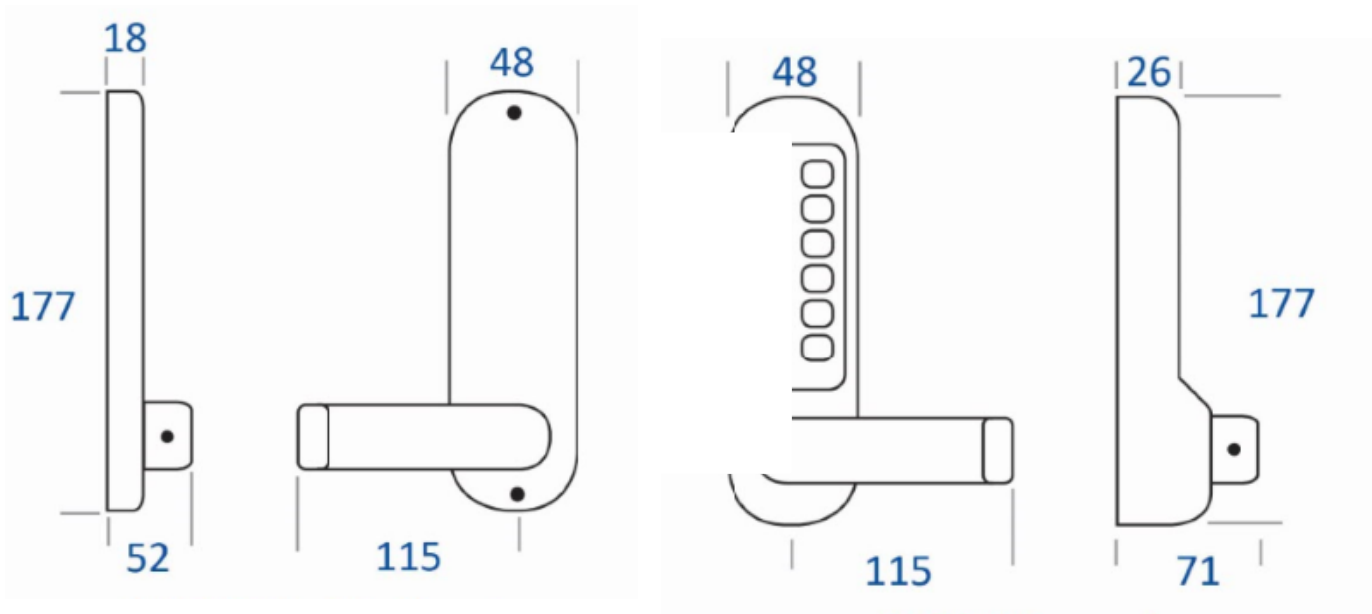

Phone : (+44) 1483 568287

Fax: (+44) 1483 540830

Email : web.enquiries@bellsure.co.uk

HEAVY DUTY DIGITAL LOCK WITH LEVER

FP7003.0110

Image: Rizon Jet project

CONTACT DETAILS

Phone : (+44) 1483 568287