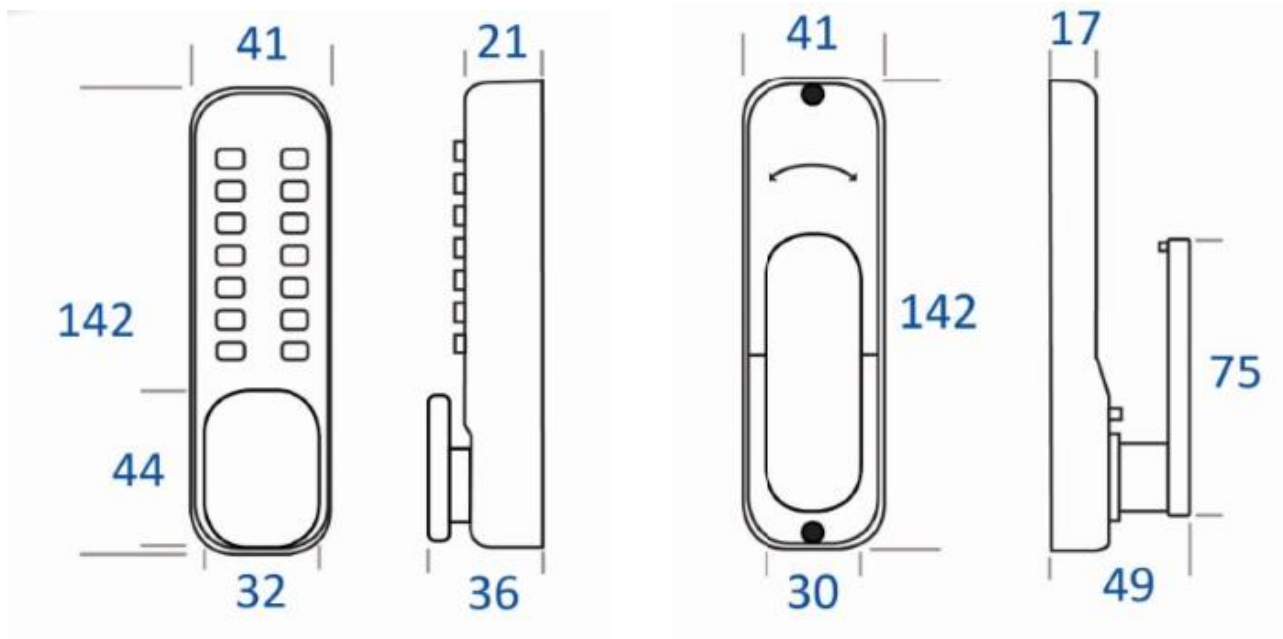

CONTACT DETAILS

Phone : (+44) 1483 568287

Fax: (+44) 1483 540830

Email : web.enquiries@bellsure.co.uk

STANDARD DIGITAL LOCK

FP7003.0210

Image: Rizon Jet project

CONTACT DETAILS