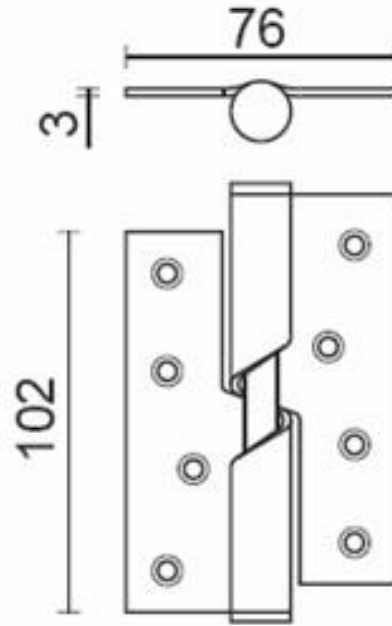

RISING HINGES

CM2006

- Part of our range of durable hinges
- SSS finish
- Standard 100 x 75 mm sizing

Right Handed CM2006.0107
Left Handed CM2006.0207

CONTACT DETAILS

Phone : (+44) 1483 568287

Fax: (+44) 1483 540830