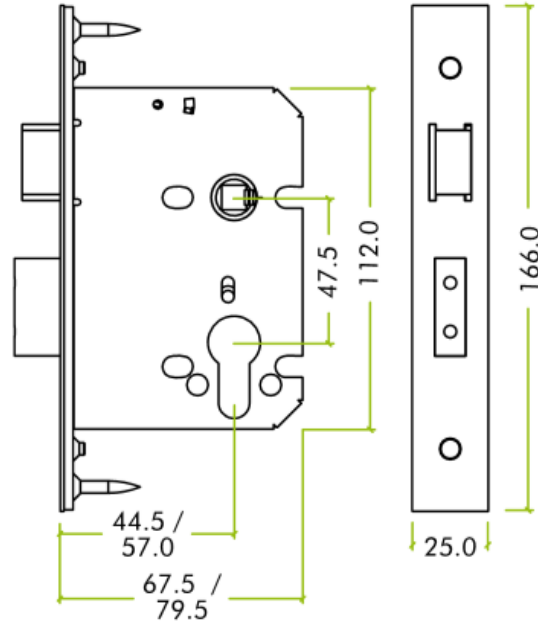

EURO SASH LOCK

XU3301.3210

- Certifire approved Euro sash lock
- SSS finish
- 76mm
- CE Rated

CONTACT DETAILS

Phone : (+44) 1483 568287

Fax: (+44) 1483 540830

Email : web.enquiries@bellsure.co.uk