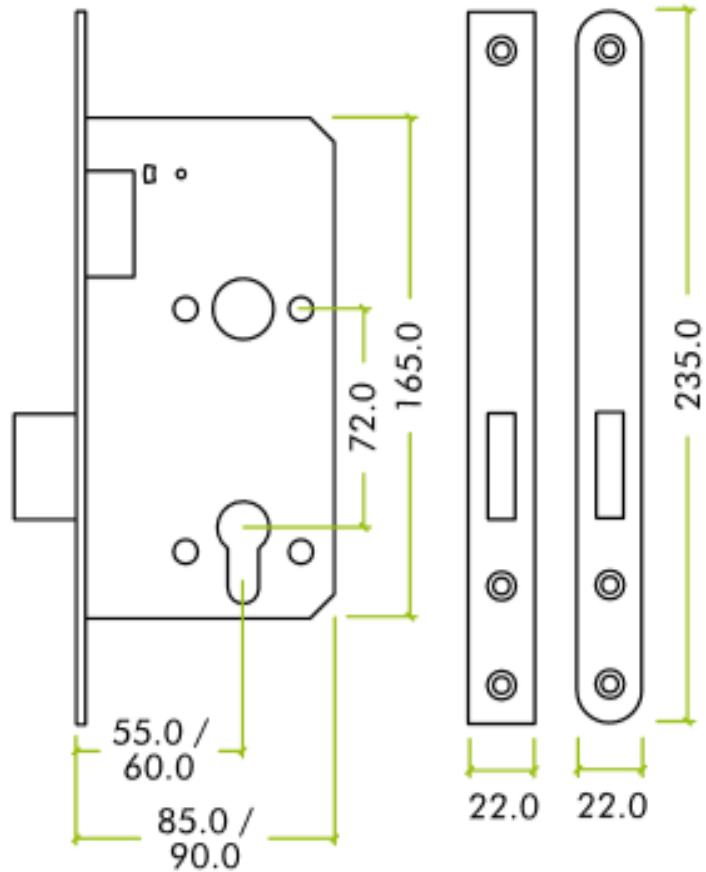

DIN STANDARD EURO DEAD LOCK

XU3102

- Durable Euro dead lock
- SSS finish
- Available with square or radius faceplate
- Comes with strike plate to match faceplate

Square Faceplate - XU3102.0107
Radius Faceplate - XU3102.0207

CONTACT DETAILS

Phone : (+44) 1483 568287

Fax: (+44) 1483 540830

Email : web.enquiries@bellsure.co.uk

DIN STANDARD EURO DEAD LOCK XU3102

CONTACT DETAILS

Phone : (+44) 1483 568287

Fax: (+44) 1483 540830