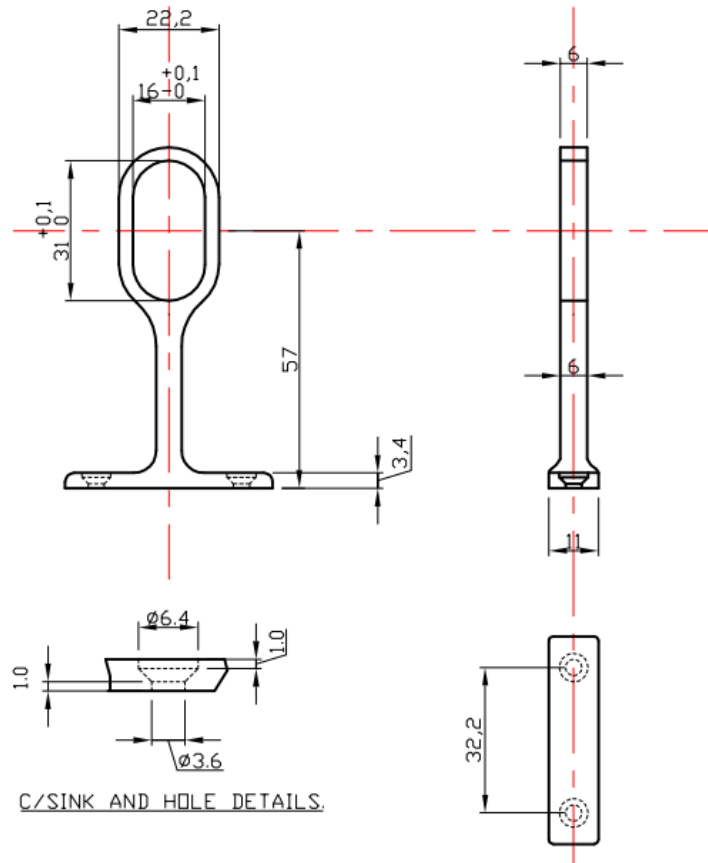

Oval Rail Centre Support

MF9101.0809

- Oval rail centre support bracket
- PC finish
- Fixings included

Image: Rizon Jet project

CONTACT DETAILS

Phone : (+44) 1483 568287

Fax: (+44) 1483 540830

Email : web.enquiries@bellsure.co.uk

Oval Rail Centre Support

MF9101.0809

Image: Rizon Jet project

CONTACT DETAILS

Phone : (+44) 1483 568287

Fax: (+44) 1483 540830

Email : web.enquiries@bellsure.co.uk