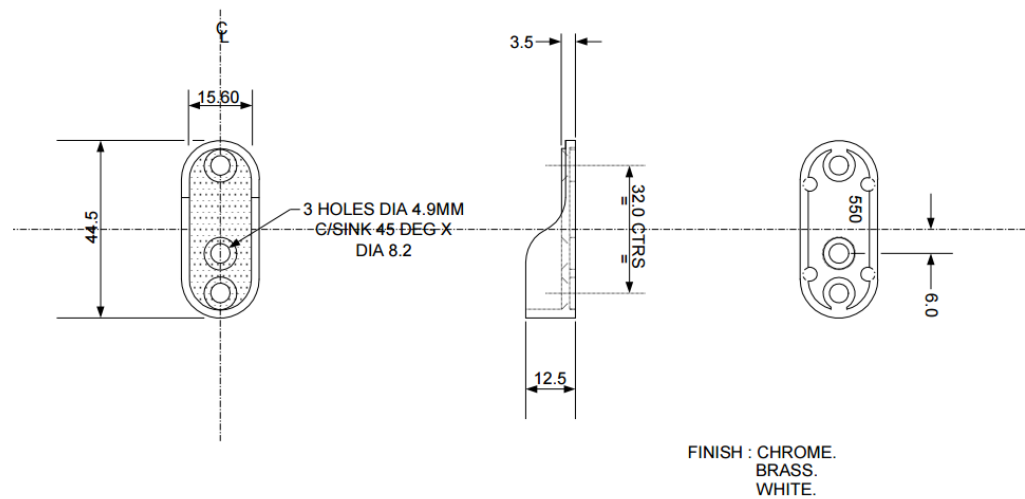

Oval Rail End Socket

MF9101.0709

Image: Rizon Jet project

CONTACT DETAILS

Phone : (+44) 1483 568287

Fax: (+44) 1483 540830

Email : web.enquiries@bellsure.co.uk