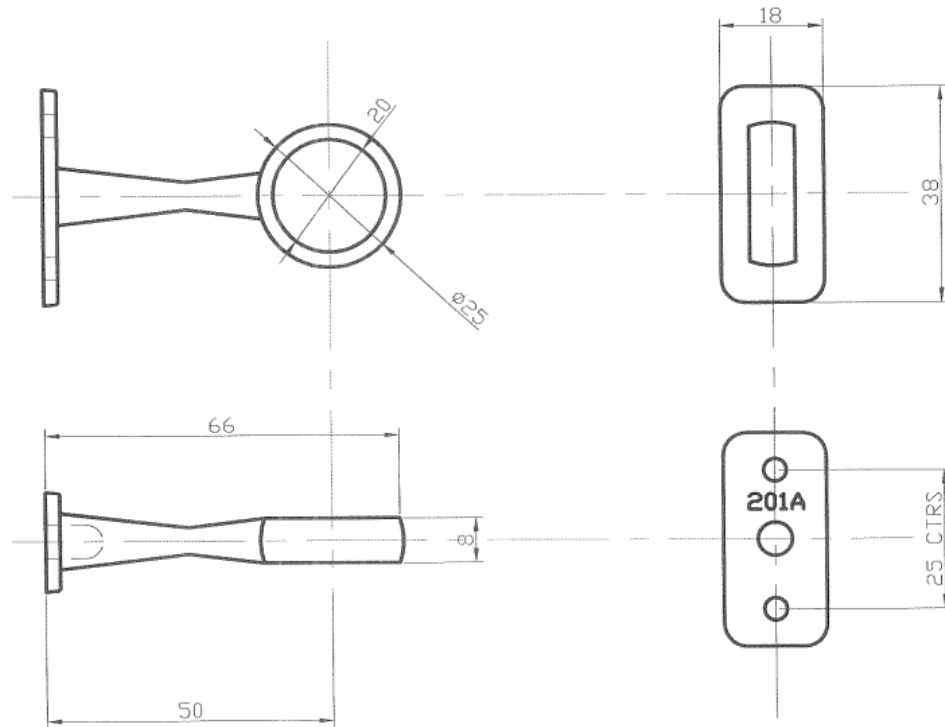

ROUND CENTRE SUPPORT

MF9101.0109

- Circular centre support for hanging rail
- PC finish
- 25mm

Image: Rizon Jet project

CONTACT DETAILS

Phone : (+44) 1483 568287

Fax: (+44) 1483 540830

Email : web.enquiries@bellsure.co.uk

ROUND CENTRE SUPPORT

MF9101.0109

Image: Rizon Jet project

CONTACT DETAILS

Phone : (+44) 1483 568287

Fax: (+44) 1483 540830

Email : web.enquiries@bellsure.co.uk