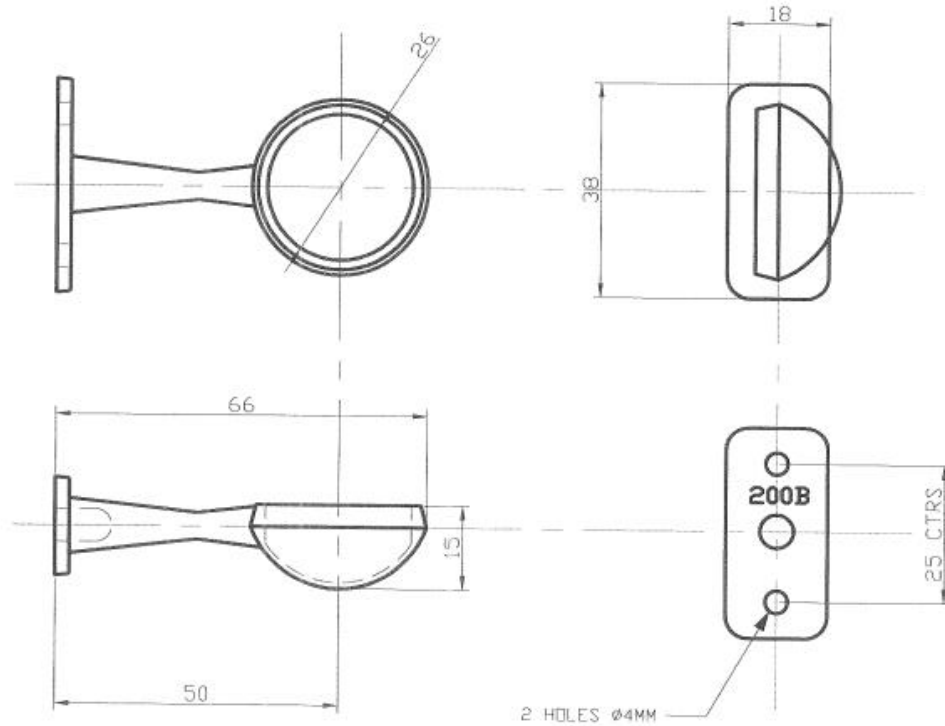

# ROUND END BRACKET

MF9101.0209

Image: Rizon Jet project