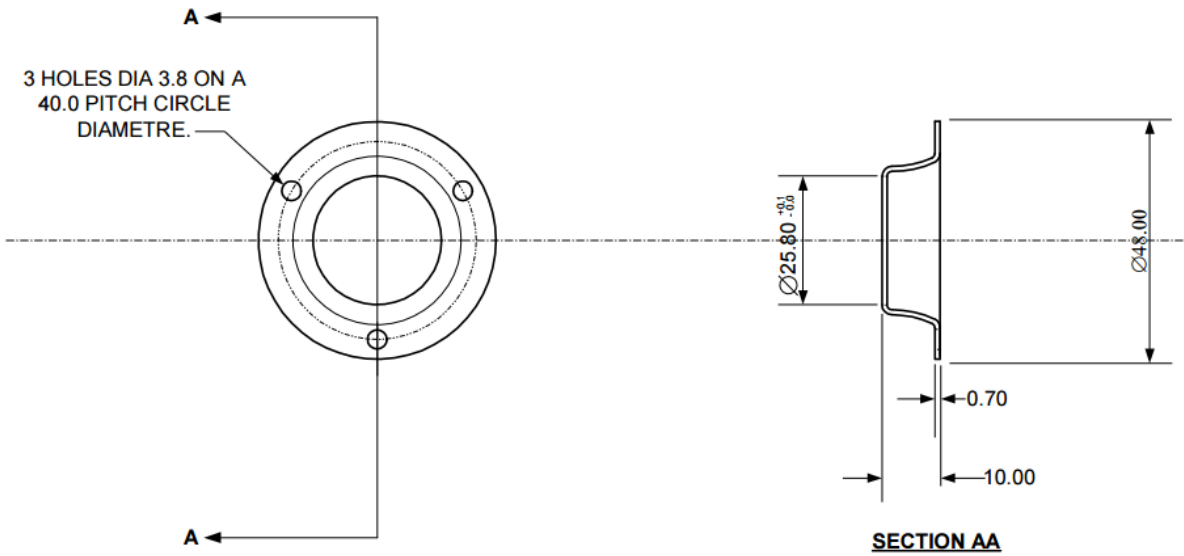

# ROUND END SOCKET

MF9101.0409

Image: Rizon Jet project