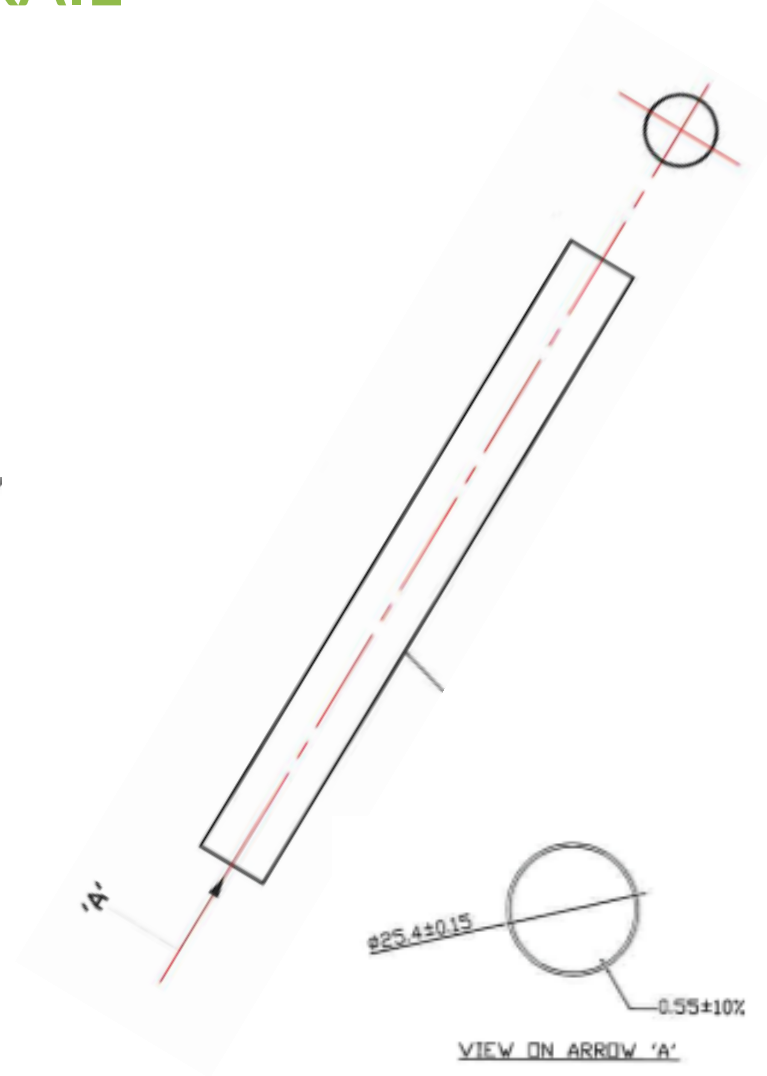

ROUND HANGING RAIL

MF9101.0309

- Circular shaped hanging rail
- PC finish
- 25 x 2500mm

Image: Rizon Jet project

CONTACT DETAILS

Phone : (+44) 1483 568287

Fax: (+44) 1483 540830

Email : web.enquiries@bellsure.co.uk