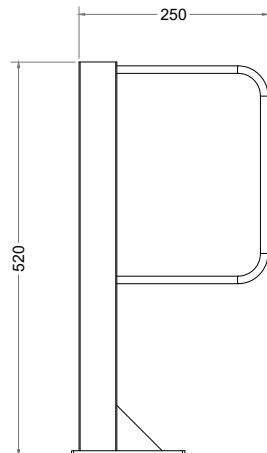

GrabPost

Top View

Perspective View

Front View

Side View

Technical information

- Materials:** Mild Steel
- Standard Finish:** Galvanised to BS EN ISO 1461:2009
- Optional Finishes:** Powder-coating in any standard RAL colour,
- Bike Capacity:** 1No. Bike
- Fixing:** Surface Mounted with base plates
- Optional Extras:** Location identifiers, signage
- BREEAM:** Our products will assist with achieving BREEAM rating
- Product Warranty:** Two years
- Benefits:** GrabPost provides a simple floor-mounted cycle parking point with minimal intrusion on space.

Manufactured in the UK

PRODUCT NAME:

GrabPost

SCALE @ A3: 1:10	SHEET SIZE: A3	DRAWN BY: AA
CHECKED BY: RA	DATE: 08/06/2022	
PRODUCT NO. :		GRB2G

- All dimensions are in mm unless otherwise stated
- Any dimensions scaled from this drawing are taken at the reader's own risk