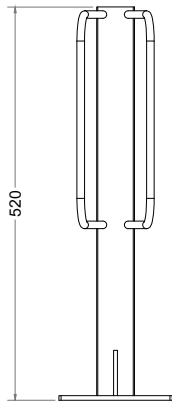

GrabPost

Top View

Perspective View

Front View

Side View

Technical information

- Materials:** Mild Steel
- Standard Finish:** Galvanised to BS EN ISO 1461:2009
- Optional Finishes:** Powder-coating in any standard RAL colour,
- Bike Capacity:** 1No. Bike
- Fixing:** Surface Mounted with base plates
- Optional Extras:** Location identifiers, signage
- BREEAM:** Our products will assist with achieving BREEAM rating
- Product Warranty:** Two years
- Benefits:** GrabPost provides a simple floor-mounted cycle parking point with minimal intrusion on space.

Manufactured in the UK

PRODUCT NAME:

GrabPost

SCALE @ A3: 1:10	SHEET SIZE: A3	DRAWN BY: AA
CHECKED BY: RA	DATE: 08/06/2022	
PRODUCT NO. :		GRB2G

- All dimensions are in mm unless otherwise stated
- Any dimensions scaled from this drawing are taken at the reader's own risk