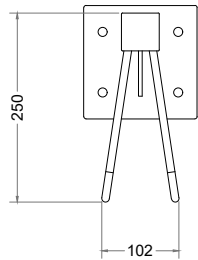

GrabPost

Top View

Perspective View

Front View

Side View

Technical information

- Materials:** Mild Steel
- Standard Finish:** Galvanised to BS EN ISO 1461:2009
- Optional Finishes:** Powder-coating in any standard RAL colour,
- Bike Capacity:** 1No. Bike
- Fixing:** Surface Mounted with base plates
- Optional Extras:** Location identifiers, signage
- BREEAM:** Our products will assist with achieving BREEAM rating
- Product Warranty:** Two years
- Benefits:** GrabPost provides a simple floor-mounted cycle parking point with minimal intrusion on space.

Manufactured in the UK

PRODUCT NAME:

GrabPost

SCALE @ A3: 1:10	SHEET SIZE: A3	DRAWN BY: AA
CHECKED BY: RA	DATE: 08/06/2022	
PRODUCT NO. :		GRB2G

- All dimensions are in mm unless otherwise stated
- Any dimensions scaled from this drawing are taken at the reader's own risk