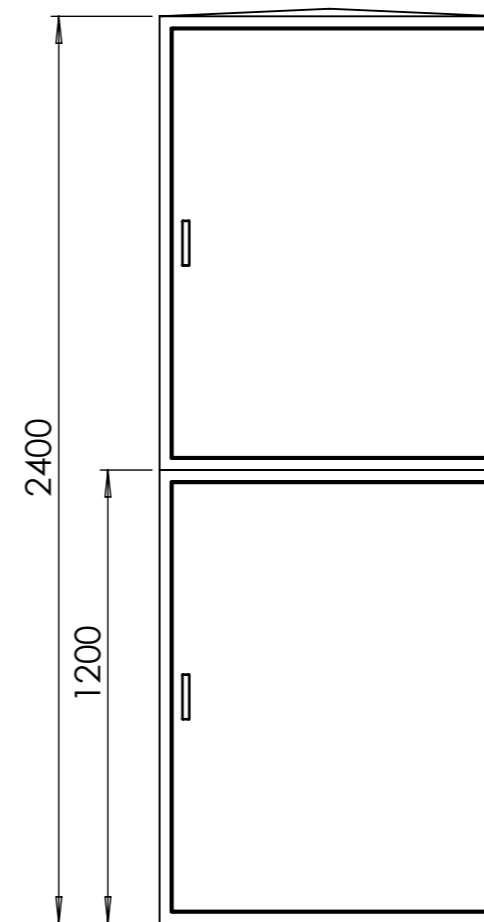

**Sheet Notes**

- All dimensions are in mm unless otherwise stated
- Any dimensions scaled from this drawing are taken at readers own risk

**Product Spec**

Size: 2400H x 900W x 2000D  
 Material: Steel  
 Finish Options: Galvanised only & galvanised & powdercoated  
 Fixing Options: Surface mounted on a flat and level surface  
 Bike Capacity: 2  
 Security: 3 Point locking system

T: 01730 719292 | www.bellsure.co.uk | E: streetsure@bellsure.co.uk

PRODUCT NAME:

**Lokbox Double**