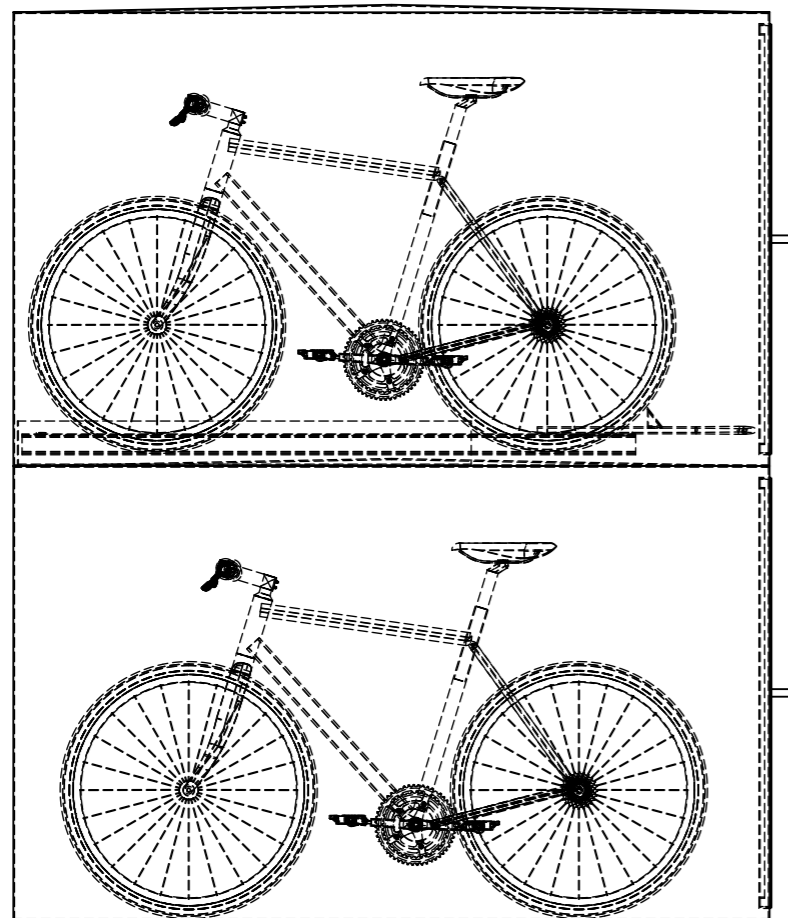

**Sheet Notes**

- All dimensions are in mm unless otherwise stated
- Any dimensions scaled from this drawing are taken at readers own risk

**Product Spec**

Size: 2400H x 900W x 2000D  
 Material: Steel  
 Finish Options: Galvanised only & galvanised & powdercoated  
 Fixing Options: Surface mounted on a flat and level surface  
 Bike Capacity: 2  
 Security: 3 Point locking system