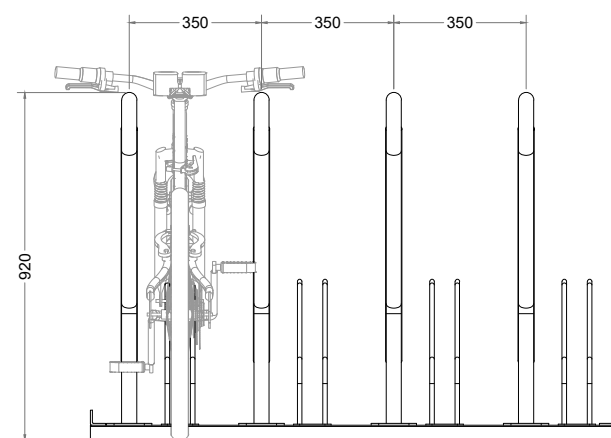

Rax Compact

Top View

Perspective View

Front View

Side View

Technical information

Materials:	Mild Steel
Standard Finish:	Galvanised to BS EN ISO 1461:2009
Optional Finishes:	Powder-coating in any standard RAL colour
Bike Capacity:	Bespoke to Customer's requirements
Fixing:	Surface Mounted
Optional Extras:	Location identifiers, signage
BREEAM:	Our products will assist with achieving BREEAM rating
Product Warranty:	Two years
Benefits:	Rax Compact offers a space-efficient yet easily accessible cycle parking format, typically utilised where a clear line of sight is necessary. Also suitable for maximising the use of space in areas with relatively low ceiling height

Manufactured in the UK

PRODUCT NAME:

Rax Compact

SCALE @ A3: 1:20	SHEET SIZE: A3	DRAWN BY: AA
CHECKED BY: KD	DATE: 16/05/2022	
PRODUCT NO. : RXCH1G-XX (XX = No. of Spaces)		

- All dimensions are in mm unless otherwise stated
- Any dimensions scaled from this drawing are taken at the reader's own risk