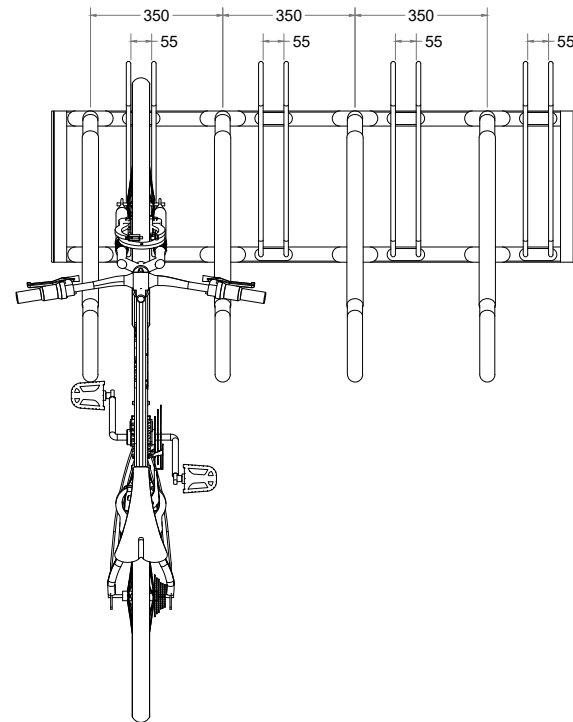

Rax Compact

Top View

Perspective View

Front View

Side View

Technical information

Materials:	Mild Steel
Standard Finish:	Galvanised to BS EN ISO 1461:2009
Optional Finishes:	Powder-coating in any standard RAL colour
Bike Capacity:	Bespoke to Customer's requirements
Fixing:	Surface Mounted
Optional Extras:	Location identifiers, signage
BREEAM:	Our products will assist with achieving BREEAM rating
Product Warranty:	Two years
Benefits:	Rax Compact offers a space-efficient yet easily accessible cycle parking format, typically utilised where a clear line of sight is necessary. Also suitable for maximising the use of space in areas with relatively low ceiling height

Manufactured in the UK

PRODUCT NAME:

Rax Compact

SCALE @ A3: 1:20	SHEET SIZE: A3	DRAWN BY: AA
CHECKED BY: KD	DATE: 16/05/2022	
PRODUCT NO. : RXCH1G-XX (XX = No. of Spaces)		

- All dimensions are in mm unless otherwise stated
- Any dimensions scaled from this drawing are taken at the reader's own risk