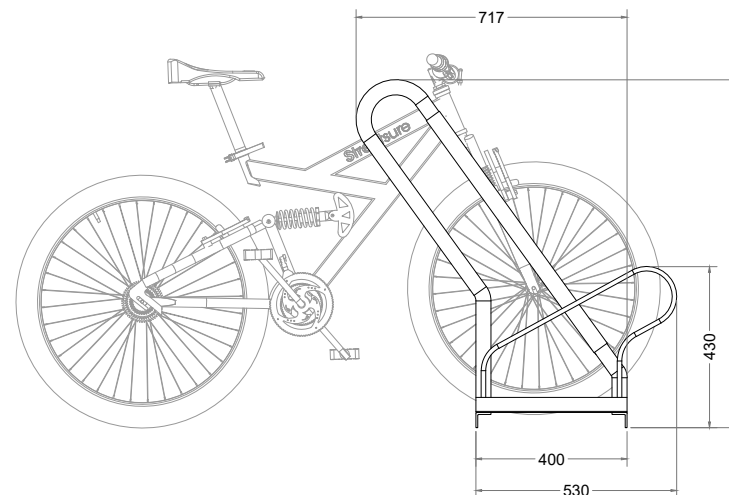

Rax Compact

Top View

Perspective View

Front View

Side View

Technical information

Materials:	Mild Steel
Standard Finish:	Galvanised to BS EN ISO 1461:2009
Optional Finishes:	Powder-coating in any standard RAL colour
Bike Capacity:	Bespoke to Customer's requirements
Fixing:	Surface Mounted
Optional Extras:	Location identifiers, signage
BREEAM:	Our products will assist with achieving BREEAM rating
Product Warranty:	Two years
Benefits:	Rax Compact offers a space-efficient yet easily accessible cycle parking format, typically utilised where a clear line of sight is necessary. Also suitable for maximising the use of space in areas with relatively low ceiling height

Manufactured in the UK

PRODUCT NAME:

Rax Compact

SCALE @ A3: 1:20	SHEET SIZE: A3	DRAWN BY: AA
CHECKED BY: KD	DATE: 16/05/2022	
PRODUCT NO. : RXCH1G-XX (XX = No. of Spaces)		

- All dimensions are in mm unless otherwise stated
- Any dimensions scaled from this drawing are taken at the reader's own risk