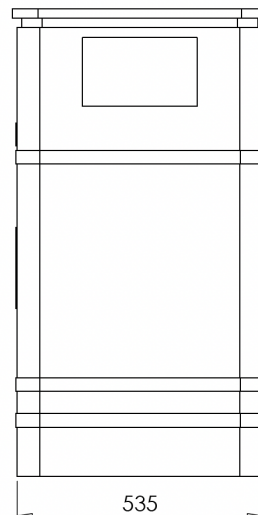

StrataBin Steel

Top View

Perspective View

Technical Information

- Materials:** Galvanised primed steel
- Standard Finish:** Black polyester powder coating (PPC)
- Capacity:** 120 Litres
- Locking:** T Key
- Storage:** Surface Mounted
- Size:** 535mm W x 535mm D x 1020mm H x 69Kg

Manufactured in the UK

Front View

Right Side View

PRODUCT NAME

StrataBin Steel

SCALE	SHEET SIZE	DRAWN BY
1:40	A4	AA

CHECKED BY: KD	DATE: 28/06/2023
----------------	------------------

PRODUCT NO. SS-RSB112

All dimensions are in mm unless otherwise stated
Any dimensions scaled from this drawing are taken at the reader's own risk

01730 719 292
info@bellsure.co.uk
bellsure.co.uk