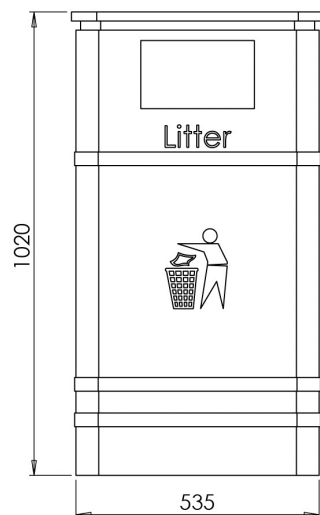

StrataBin Steel

Top View

Perspective View

Technical Information

- Materials:** Galvanised primed steel
- Standard Finish:** Black polyester powder coating (PPC)
- Capacity:** 120 Litres
- Locking:** T Key
- Storage:** Surface Mounted
- Size:** 535mm W x 535mm D x 1020mm H x 69Kg

Manufactured in the UK

Front View

Right Side View

PRODUCT NAME

StrataBin Steel

SCALE	SHEET SIZE	DRAWN BY
1:40	A4	AA

CHECKED BY: KD	DATE: 28/06/2023
----------------	------------------

PRODUCT NO. SS-RSB112

All dimensions are in mm unless otherwise stated
Any dimensions scaled from this drawing are taken at the reader's own risk

01730 719 292
info@bellsure.co.uk
bellsure.co.uk