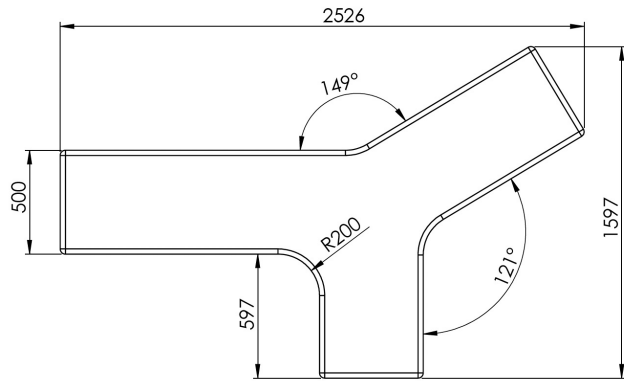

Stratacrete Fork Concrete Bench

Top View

Perspective View

Technical Information

- Materials:** Dressed, smooth finish concrete in grey as standard
- Optional Finishes:** Light grey, white, black, red and yellow (price on request)
- Fixing Method:** Surface mounted
- Size:** 780 x 1541 x 450mm x 870 Kg
- BREEAM:** Our products will assist with achieving BREEAM rating.

All dimensions are in mm unless otherwise mentioned

Any dimensions scaled from the drawing are taken at readers' own risk

Front View

PRODUCT NAME

Stratacrete Fork Concrete Bench

SCALE	SHEET SIZE	DRAWN BY
1:40	A4	AA

CHECKED BY: BCB	DATE: 28/06/2023
-----------------	------------------

PRODUCT NO.:

All dimensions are in mm unless otherwise stated

Any dimensions scaled from this drawing are taken at the reader's own risk