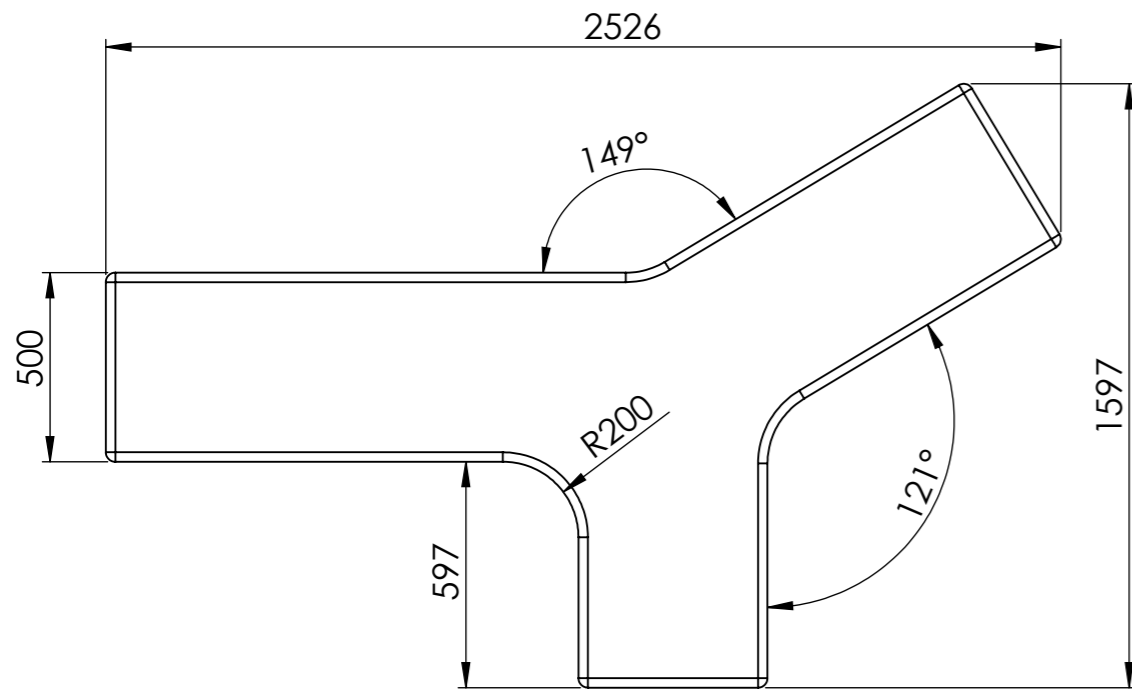

Sheet Notes

- All dimensions are in mm unless otherwise stated
- Any dimensions scaled from this drawing are taken at readers own risk

Product Spec

Multi-Seat concrete seating bench

T: 01730 719292 | www.bellsure.co.uk | E: streetsure@bellsure.co.uk

PRODUCT NAME:

Stratacrete Fork