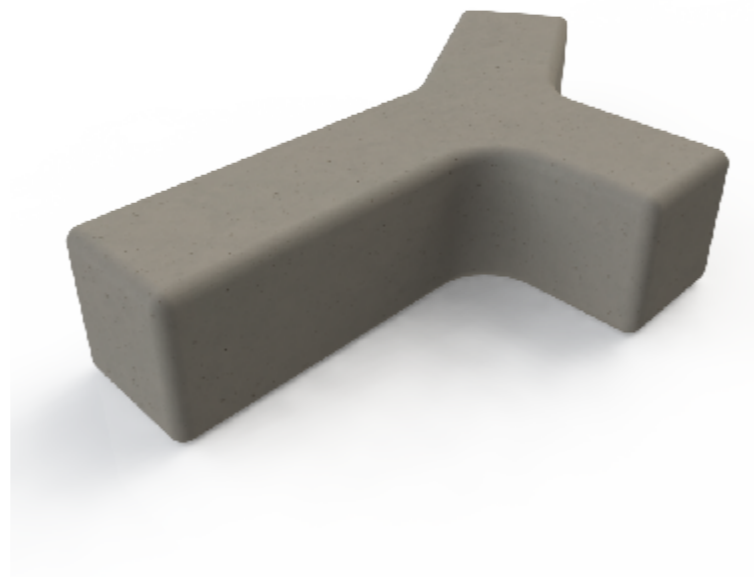

Sheet Notes

- All dimensions are in mm unless otherwise stated
- Any dimensions scaled from this drawing are taken at readers own risk

Product Spec

Multi-Seat concrete seating bench

T: 01730 719292 | www.bellsure.co.uk | E: streetsure@bellsure.co.uk

PRODUCT NAME:

Stratacrete Fork