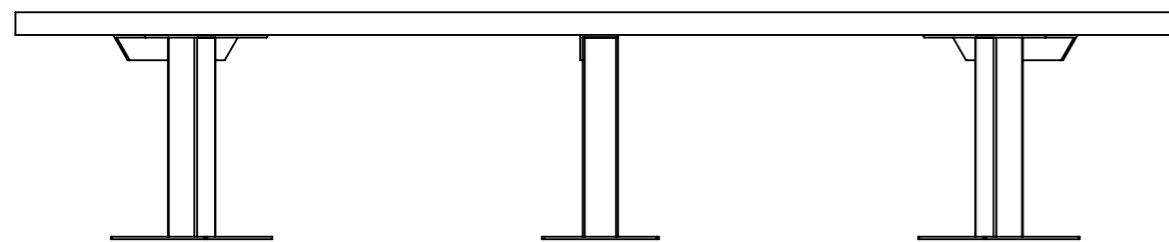

Sheet Notes

- All dimensions are in mm unless otherwise stated
- Any dimensions scaled from this drawing are taken at readers own risk

Product Spec

Size: 450H x 2300W x 730D
Material: Steel supports and timber slats
Fixing Options: Surface mounted with baseplates or root-fixed

T: 01730 719292 | www.bellsure.co.uk | E: streetsure@bellsure.co.uk

PRODUCT NAME:

Strataseat Classic Radius