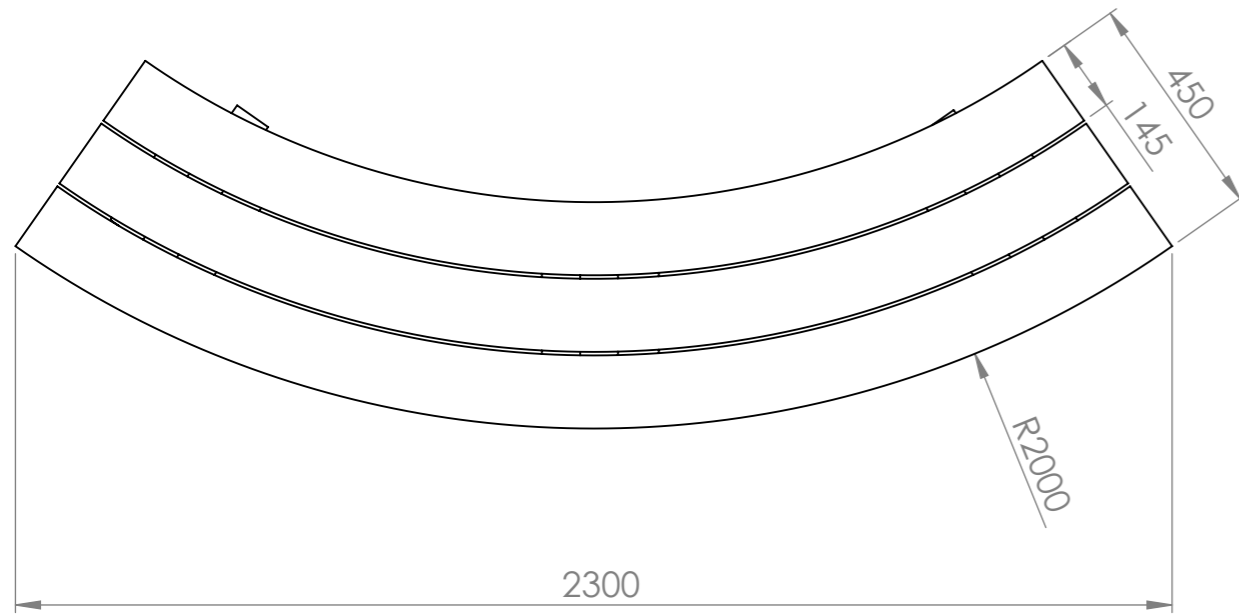

Sheet Notes

- All dimensions are in mm unless otherwise stated
- Any dimensions scaled from this drawing are taken at readers own risk

Product Spec

Size: 450H x 2300W x 730D
Material: Steel supports and timber slats
Fixing Options: Surface mounted with baseplates or root-fixed

T: 01730 719292 | www.bellsure.co.uk | E: streetsure@bellsure.co.uk

PRODUCT NAME:

Strataseat Classic Radius