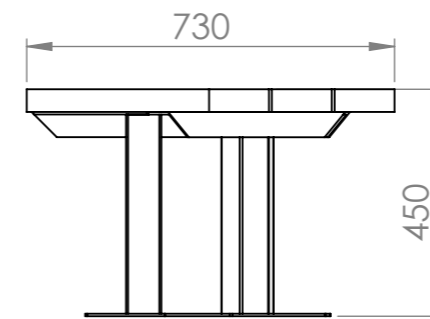

Sheet Notes

- All dimensions are in mm unless otherwise stated
- Any dimensions scaled from this drawing are taken at readers own risk

Product Spec

Size: 450H x 2300W x 730D
Material: Steel supports and timber slats
Fixing Options: Surface mounted with baseplates or root-fixed

T: 01730 719292 | www.bellsure.co.uk | E: streetsure@bellsure.co.uk

PRODUCT NAME:

Strataseat Classic Radius