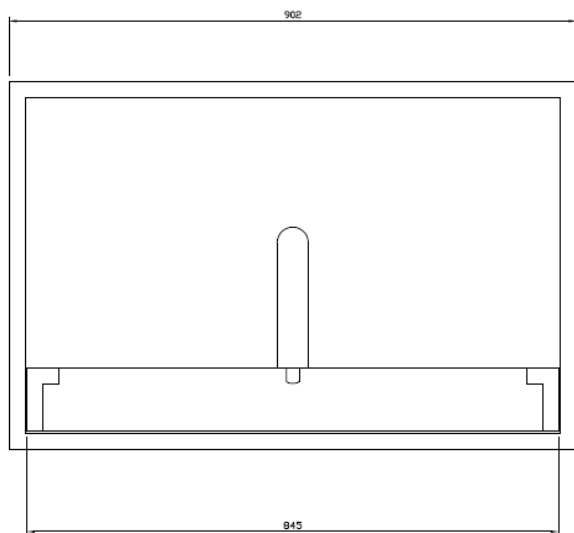

STAINLESS STEEL NAPPY CHANGE UNIT

KV6130.0307

CONTACT DETAILS

Phone : (+44) 1483 568287

Fax: (+44) 1483 540830

Email : web.enquiries@bellsure.co.uk