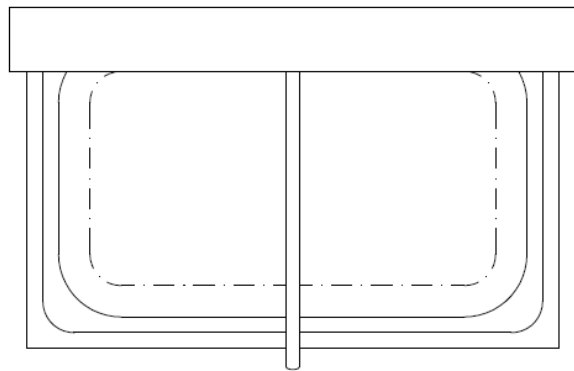

STAINLESS STEEL NAPPY CHANGE UNIT

KV6130.0307

CONTACT DETAILS

Phone : (+44) 1483 568287

Fax: (+44) 1483 540830

Email : web.enquiries@bellsure.co.uk