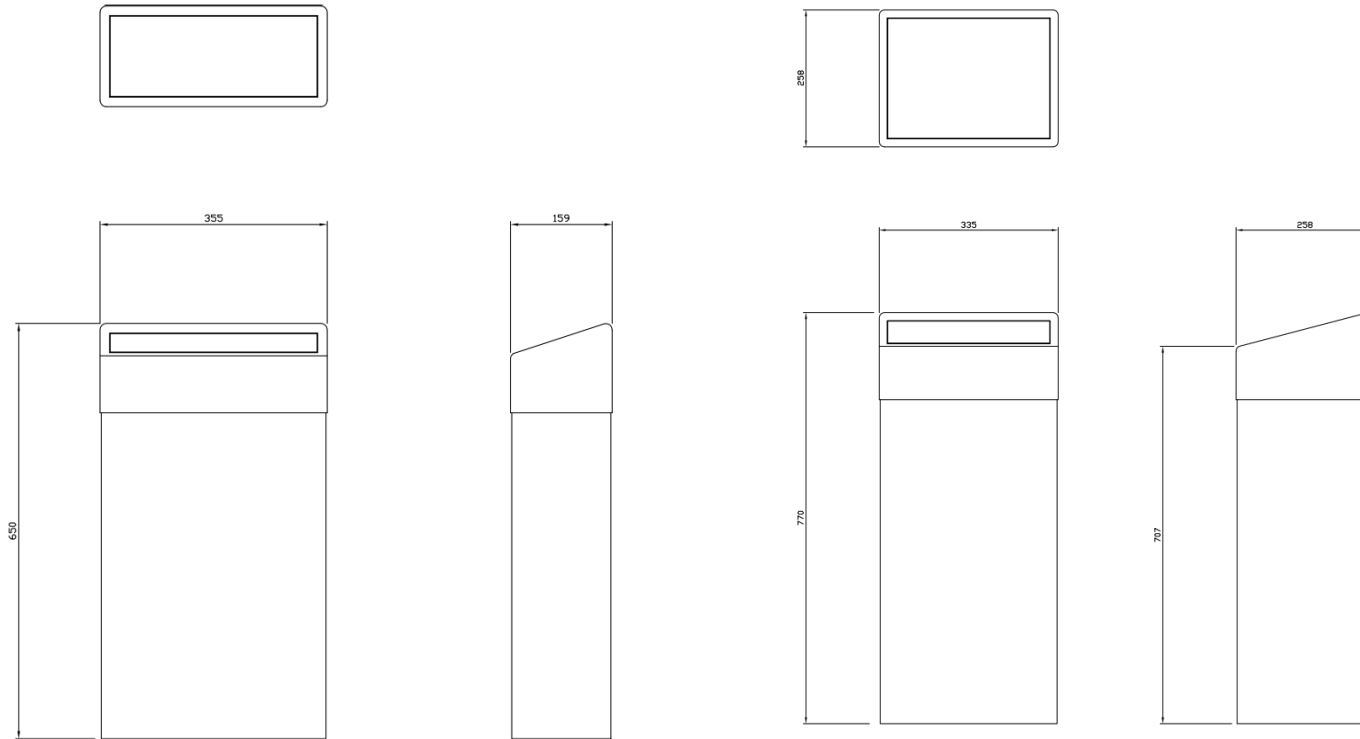

STAINLESS STEEL BIN

KV6121

30 litre

50 litre