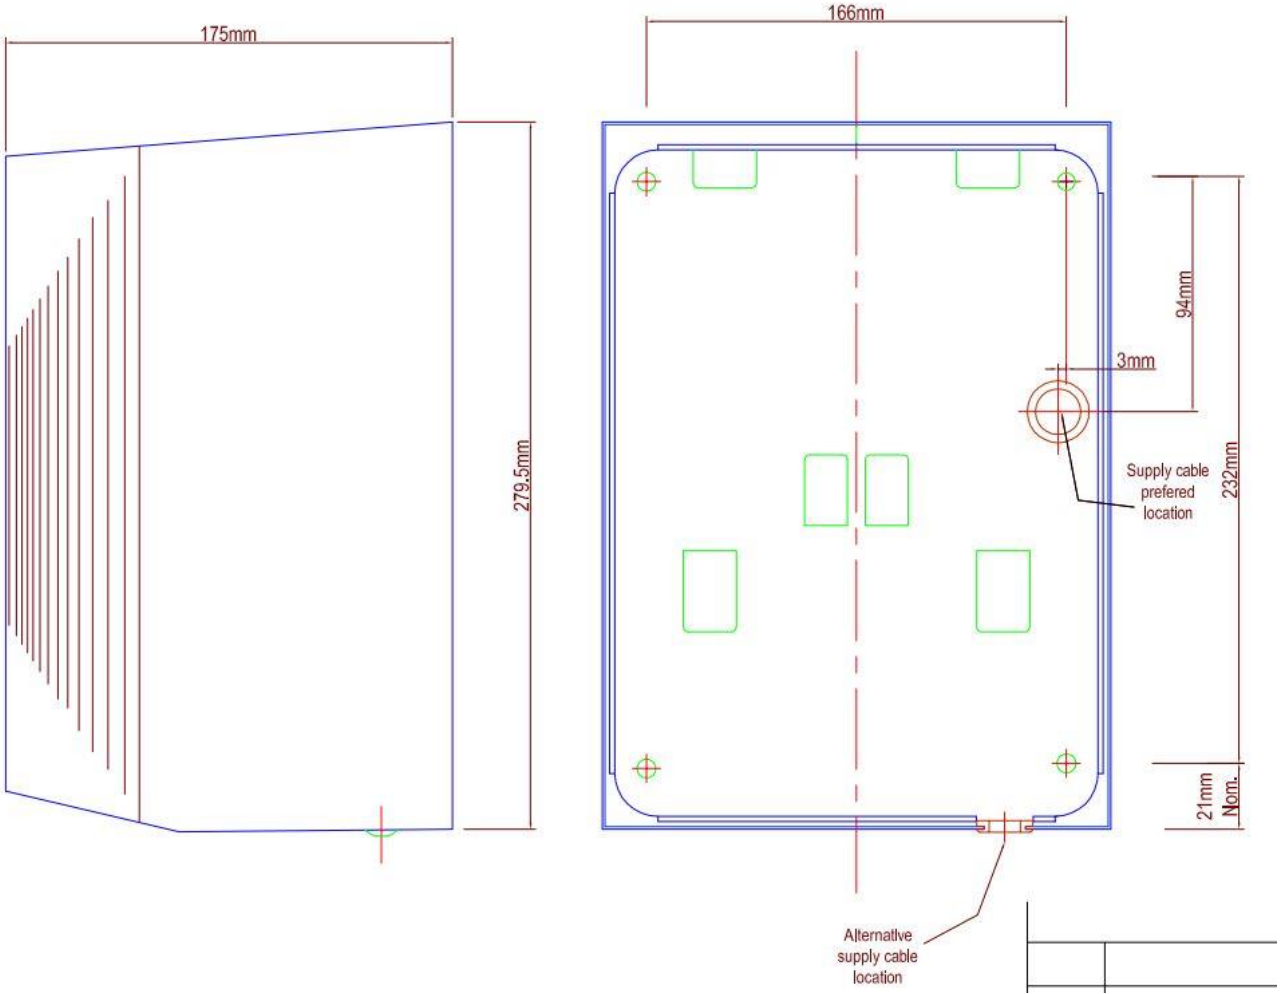

PSS - KV6110.0108
SSS - KV6110.0107

CONTACT DETAILS

Phone : (+44) 1483 568287

Fax: (+44) 1483 540830

Email : web.enquiries@bellsure.co.uk

HIGH SPEED HAND DRYER

KV6110

CONTACT DETAILS