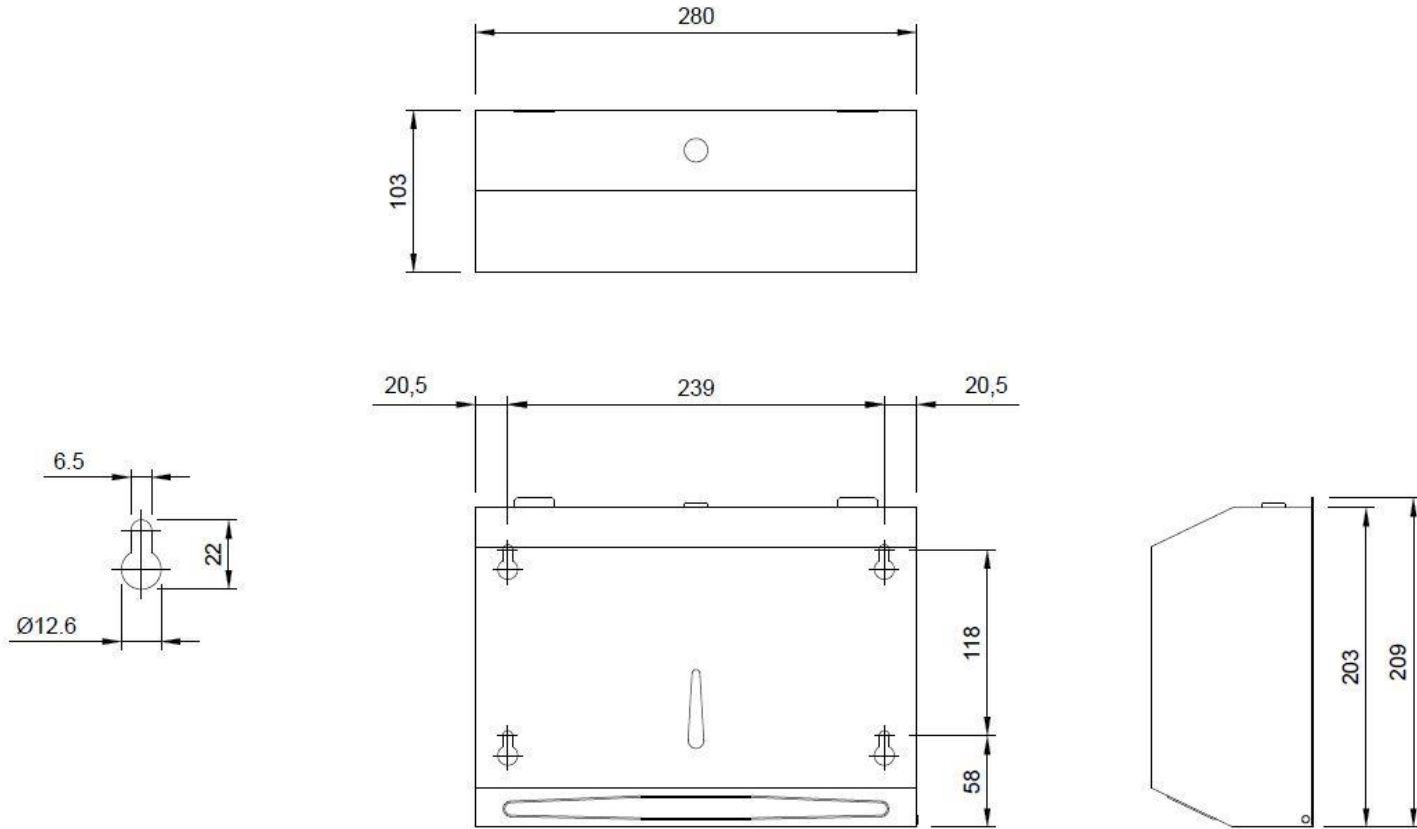

MINI PAPER TOWEL DISPENSER

KV6106

CONTACT DETAILS

Phone : (+44) 1483 568287

Fax: (+44) 1483 540830

Email : web.enquiries@bellsure.co.uk