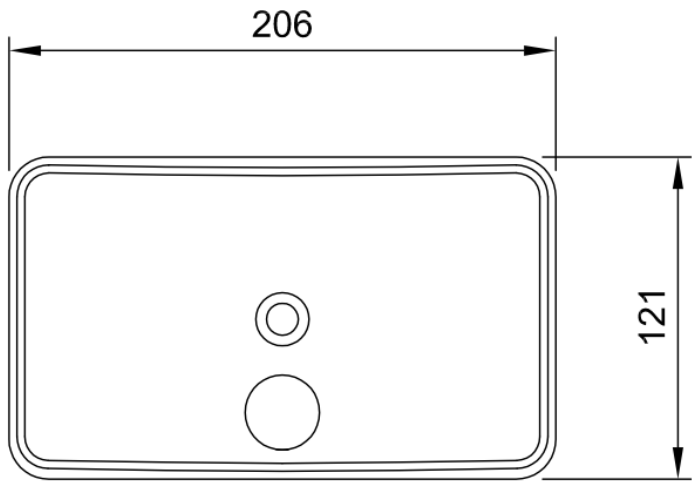

BULK FILL HORIZONTAL SOAP DISPENSER

KV6101.0507

CONTACT DETAILS

Phone : (+44) 1483 568287

Fax: (+44) 1483 540830

Email : web.enquiries@bellsure.co.uk