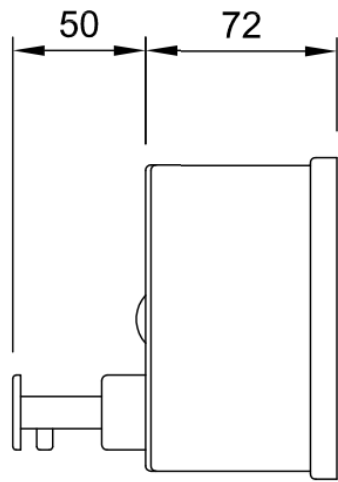

BULK FILL HORIZONTAL SOAP DISPENSER

KV6101.0507

- Horizontally fitted soap dispenser with concealed fixing, ideal for confined spaces
- SSS finish
- Non-drip, one shot action
- Durable and lockable
- Refillable 1200ml tank

CONTACT DETAILS

Phone : (+44) 1483 568287

Fax: (+44) 1483 540830

Email : web.enquiries@bellsure.co.uk

BULK FILL HORIZONTAL SOAP DISPENSER

KV6101.0507

CONTACT DETAILS

Phone : (+44) 1483 568287