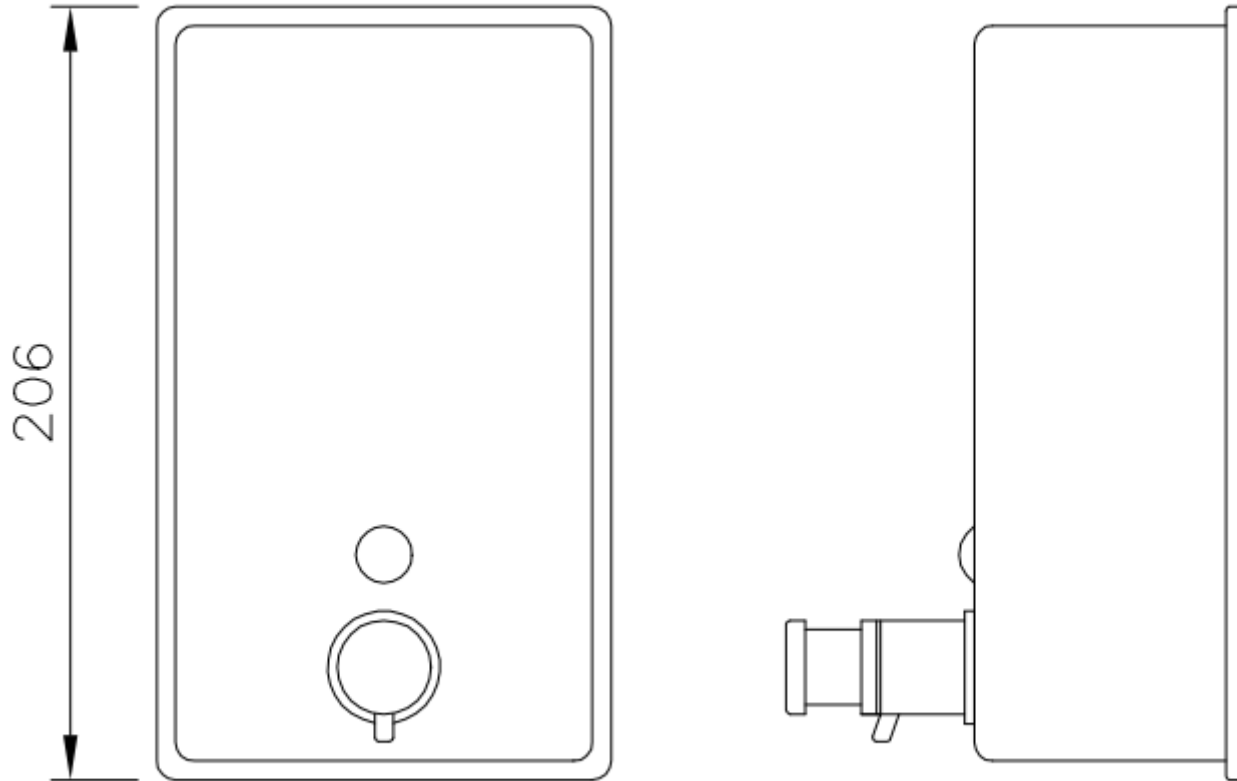

BULK FILL VERTICAL SOAP DISPENSER

KV6101.0707

CONTACT DETAILS

Phone : (+44) 1483 568287

Fax: (+44) 1483 540830

Email : web.enquiries@bellsure.co.uk