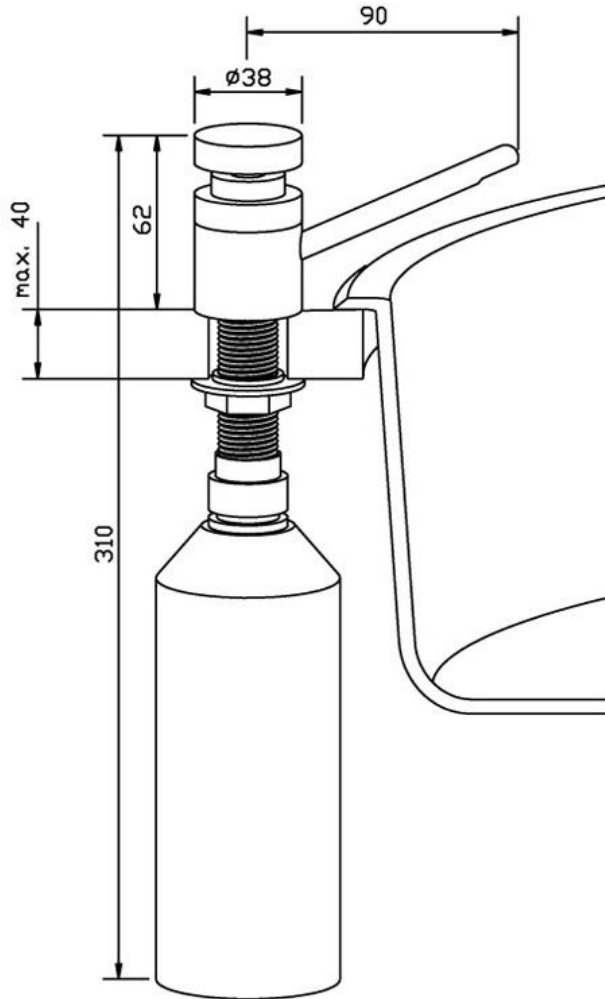

MOUNTED PRESTIGE SOAP DISPENSER

KV6102.0907

CONTACT DETAILS

Phone : (+44) 1483 568287

Fax: (+44) 1483 540830

Email : web.enquiries@bellsure.co.uk