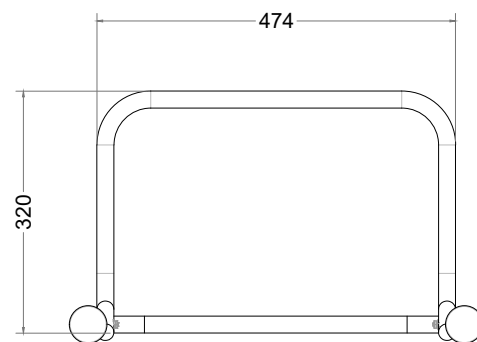

Wallrak Folding

Top View

Perspective View

Front View

Side View

Technical information

Materials:	Mild Steel with Rubber Arms
Standard Finish:	Powder Coated Black with Blue Arms
Dimensions:	520mmW x 540mmD x 320mmH Holds flat when not in use
Bike Capacity:	3No. Bikes (Dependant on Size and Weight)
Fixing:	Wall Mounted
Optional Extras:	Location identifiers, signage
Accessories:	Wall Mounting Kit
BREEAM:	Our products will assist with achieving BREEAM rating
Product Warranty:	Two years
Benefits:	Wallrak Folding Space is an effective and easy to use wall-mounted parking solution which can be simply folded to the wall when not in use.

Manufactured in the UK

PRODUCT NAME:

Wallrak Folding

SCALE @ A3: 1:10	SHEET SIZE: A3	DRAWN BY: AA
---------------------	-------------------	-----------------

CHECKED BY:	KD	DATE:	20/05/2022
-------------	----	-------	------------

PRODUCT NO. :	SS-WF
---------------	-------

- All dimensions are in mm unless otherwise stated
- Any dimensions scaled from this drawing are taken at the reader's own risk

01730 719 292
info@bellsure.co.uk
bellsure.co.uk