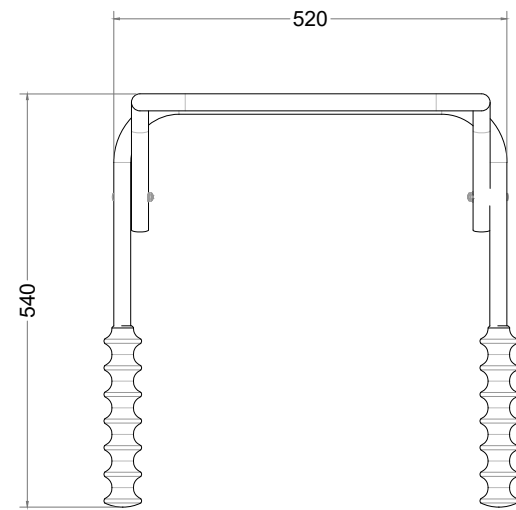

Wallrak Folding

Top View

Perspective View

Front View

Side View

Technical information

Materials:	Mild Steel with Rubber Arms
Standard Finish:	Powder Coated Black with Blue Arms
Dimensions:	520mmW x 540mmD x 320mmH Holds flat when not in use
Bike Capacity:	3No. Bikes (Dependant on Size and Weight)
Fixing:	Wall Mounted
Optional Extras:	Location identifiers, signage
Accessories:	Wall Mounting Kit
BREEAM:	Our products will assist with achieving BREEAM rating
Product Warranty:	Two years
Benefits:	Wallrak Folding Space is an effective and easy to use wall-mounted parking solution which can be simply folded to the wall when not in use.

Manufactured in the UK

PRODUCT NAME:

Wallrak Folding

SCALE @ A3: 1:10	SHEET SIZE: A3	DRAWN BY: AA
---------------------	-------------------	-----------------

CHECKED BY:	KD	DATE:	20/05/2022
-------------	----	-------	------------

PRODUCT NO. :	SS-WF
---------------	-------

- All dimensions are in mm unless otherwise stated
- Any dimensions scaled from this drawing are taken at the reader's own risk

01730 719 292
info@bellsure.co.uk
bellsure.co.uk