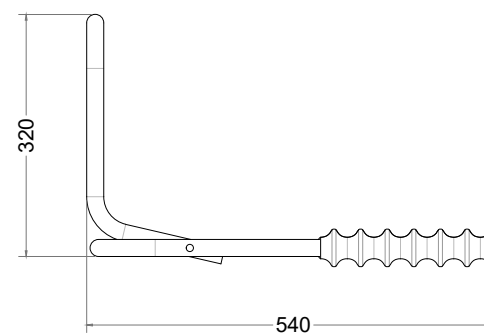

Wallrak Folding

Top View

Perspective View

Front View

Side View

Technical information

Materials:	Mild Steel with Rubber Arms
Standard Finish:	Powder Coated Black with Blue Arms
Dimensions:	520mmW x 540mmD x 320mmH Holds flat when not in use
Bike Capacity:	3No. Bikes (Dependant on Size and Weight)
Fixing:	Wall Mounted
Optional Extras:	Location identifiers, signage
Accessories:	Wall Mounting Kit
BREEAM:	Our products will assist with achieving BREEAM rating
Product Warranty:	Two years
Benefits:	Wallrak Folding Space is an effective and easy to use wall-mounted parking solution which can be simply folded to the wall when not in use.

Manufactured in the UK

PRODUCT NAME:

Wallrak Folding

SCALE @ A3: 1:10	SHEET SIZE: A3	DRAWN BY: AA
---------------------	-------------------	-----------------

CHECKED BY:	KD	DATE:	20/05/2022
-------------	----	-------	------------

PRODUCT NO. :	SS-WF
---------------	-------

- All dimensions are in mm unless otherwise stated
- Any dimensions scaled from this drawing are taken at the reader's own risk

01730 719 292
info@bellsure.co.uk
bellsure.co.uk