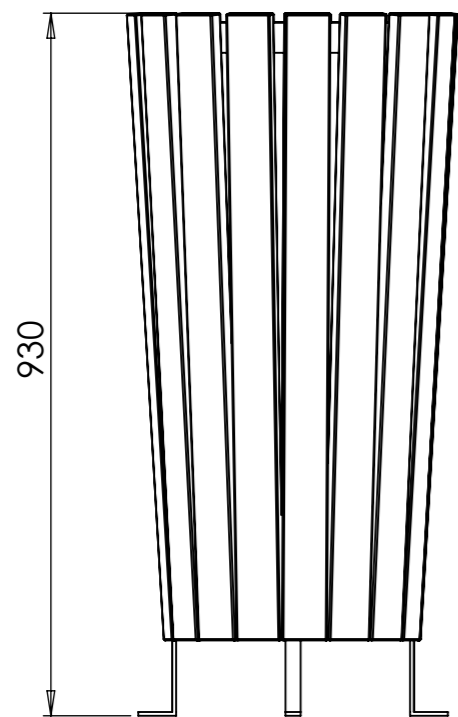

Sheet Notes

- All dimensions are in mm unless otherwise stated
- Any dimensions scaled from this drawing are taken at readers own risk

Product Spec

Timber Bin for General Waste

T: 01730 719292 | www.bellsure.co.uk | E: streetsure@bellsure.co.uk