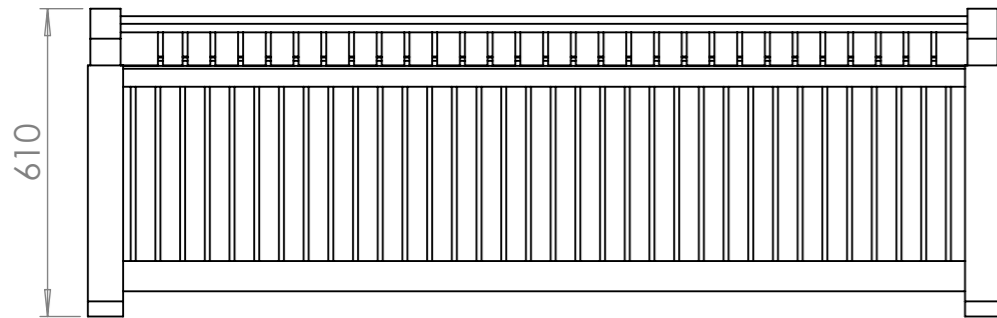

Sheet Notes

- All dimensions are in mm unless otherwise stated
- Any dimensions scaled from this drawing are taken at readers own risk

Product Spec

Size: 920H x 1800W x 610D
Material: Solid Teak
Fixing Options: Surface mounted

T: 01730 719292 | www.bellsure.co.uk | E: streetsure@bellsure.co.uk

PRODUCT NAME:

Strataseat Teak