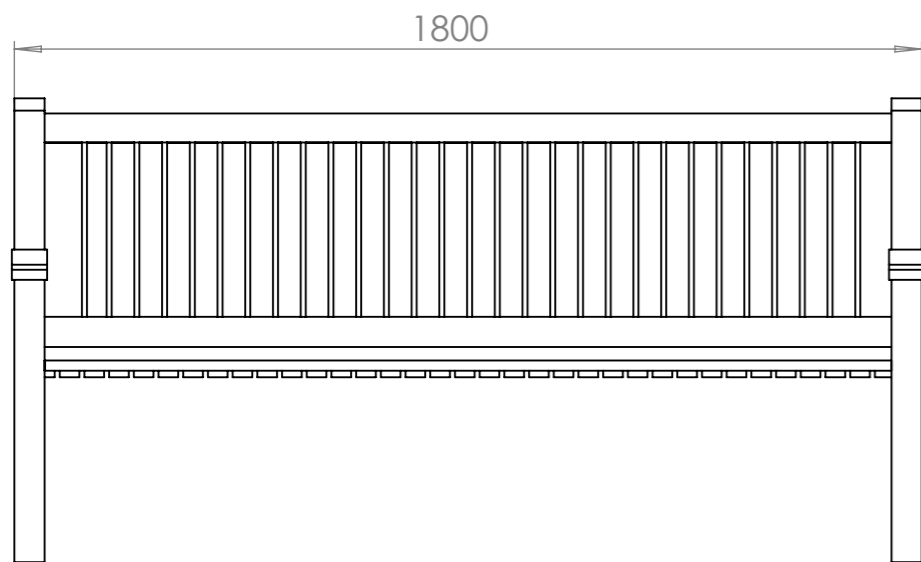

Sheet Notes

- All dimensions are in mm unless otherwise stated
- Any dimensions scaled from this drawing are taken at readers own risk

Product Spec

Size: 920H x 1800W x 610D
Material: Solid Teak
Fixing Options: Surface mounted

T: 01730 719292 | www.bellsure.co.uk | E: streetsure@bellsure.co.uk

PRODUCT NAME:

Strataseat Teak