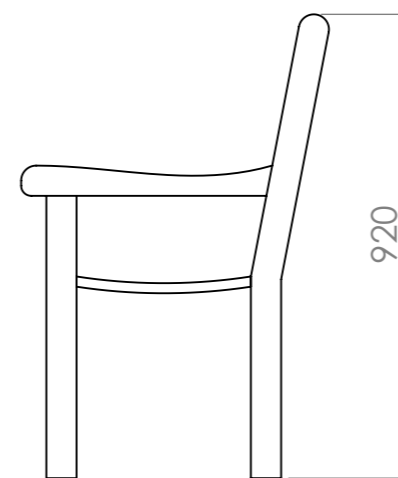

Sheet Notes

- All dimensions are in mm unless otherwise stated
- Any dimensions scaled from this drawing are taken at readers own risk

Product Spec

Size: 920H x 1800W x 610D
Material: Solid Teak
Fixing Options: Surface mounted