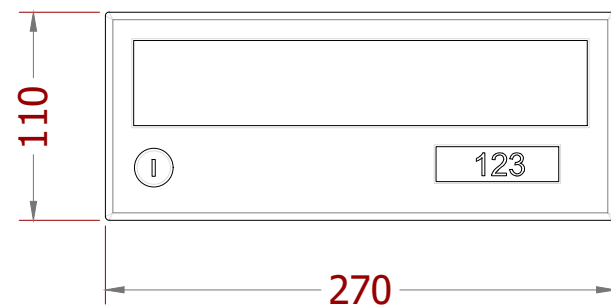

Black Brown - RAL 8022

Anthracite Grey - RAL 7016 or Aluminium Grey - RAL 9007

White - RAL 9016

Sheet Notes

- All dimensions are in mm unless otherwise mentioned
- Any dimensions scaled from the drawing are taken at readers' own risk

Product Specification

- Dimension: 270 W x 110 H x 370 D
- Material: Mild Steel
- Finish: Powder Coated
- RAL Colour: From Standard Range or Bespoke
- Fixing Options: Wall Mounted, Recessed or Free-Standing
- Post Retrieval: Front Entry, Front Retrieval
- Numbering: Name Plates
- Locking: Lock with 2 x Keys
- Optional Extras: Engraving of Numerals, Surround