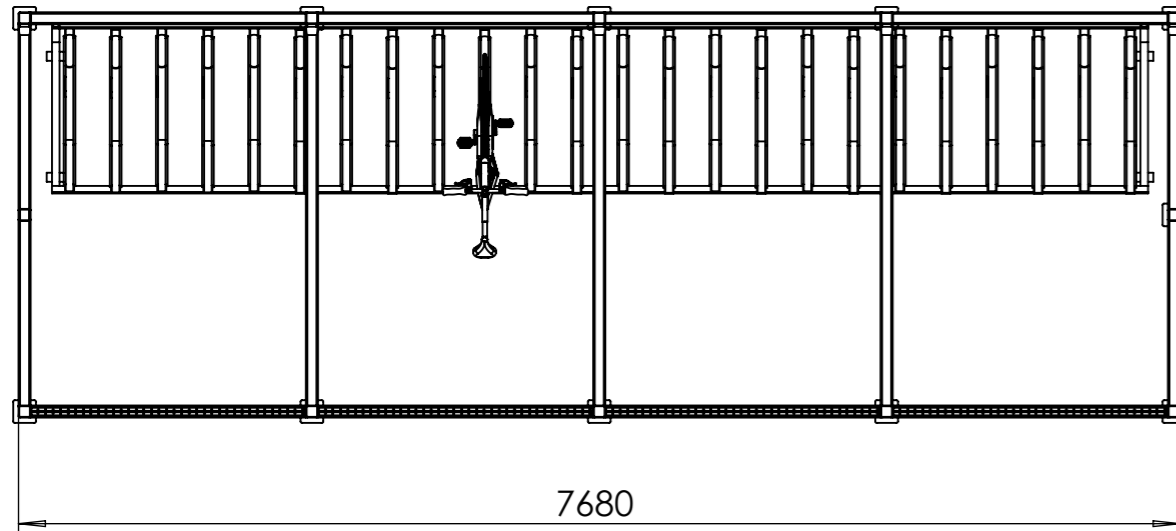

Sheet Notes

- All dimensions are in mm unless otherwise stated
- Any dimensions scaled from this drawing are taken at readers own risk

Product Spec

Please email streetsureteam@bellsure.co.uk with your specific requirements.

T: 01730 719292 | www.bellsure.co.uk | E: streetsure@bellsure.co.uk

PRODUCT NAME:
CuvaModule Mesh