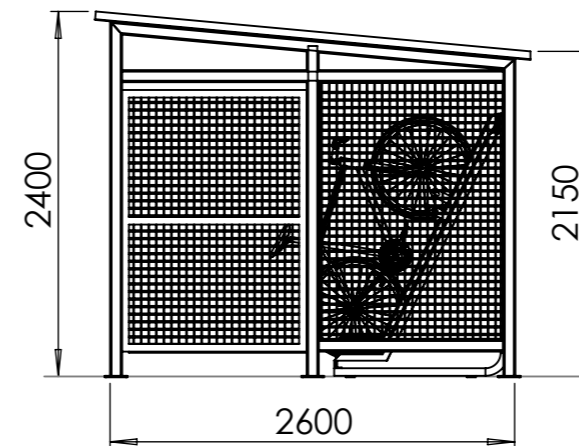

Sheet Notes

- All dimensions are in mm unless otherwise stated
- Any dimensions scaled from this drawing are taken at readers own risk

Product Spec

Please email streetsureteam@bellsure.co.uk with your specific requirements.

T: 01730 719292 | www.bellsure.co.uk | E: streetsure@bellsure.co.uk

PRODUCT NAME:
CuvaModule Mesh