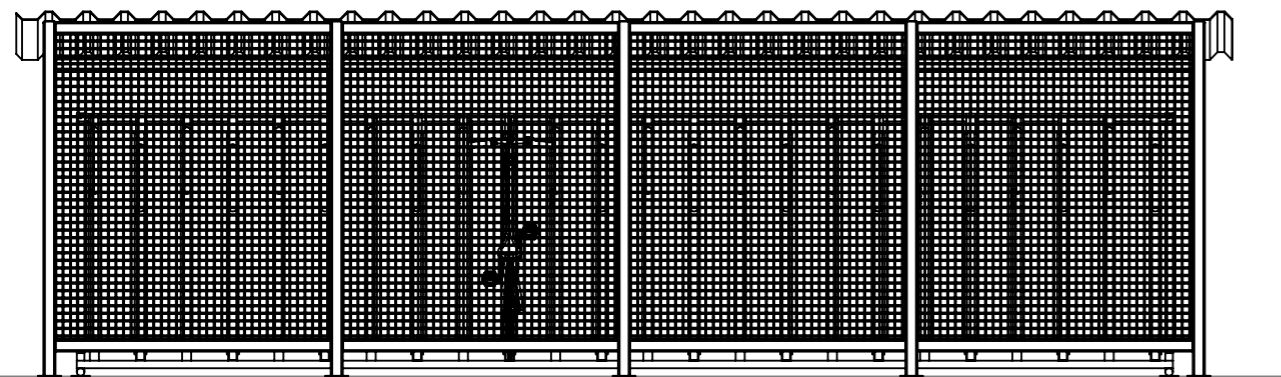

Sheet Notes

- All dimensions are in mm unless otherwise stated
- Any dimensions scaled from this drawing are taken at readers own risk

Product Spec

Please email streetsureteam@bellsure.co.uk with your specific requirements.

T: 01730 719292 | www.bellsure.co.uk | E: streetsure@bellsure.co.uk

PRODUCT NAME:
CuvaModule Mesh