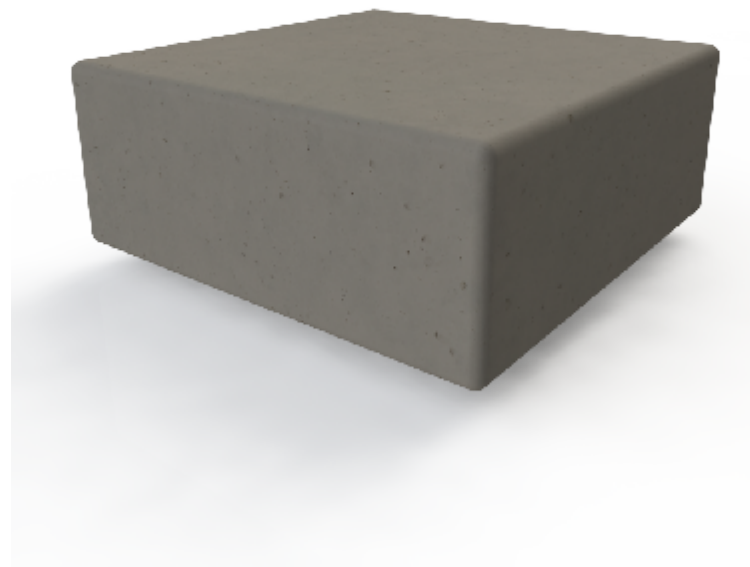

Sheet Notes

- All dimensions are in mm unless otherwise stated
- Any dimensions scaled from this drawing are taken at readers own risk

Product Spec

Large concrete seating bench

T: 01730 719292 | [www.bellsure.co.uk](http://www.bellsure.co.uk) | E: [streetsure@bellsure.co.uk](mailto:streetsure@bellsure.co.uk)

PRODUCT NAME:

Stratacrete Grand