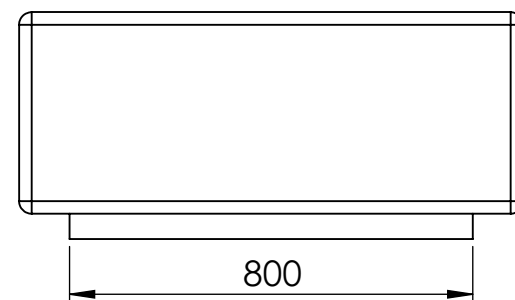

Sheet Notes

- All dimensions are in mm unless otherwise stated
- Any dimensions scaled from this drawing are taken at readers own risk

Product Spec

Large concrete seating bench

T: 01730 719292 | [www.bellsure.co.uk](http://www.bellsure.co.uk) | E: [streetsure@bellsure.co.uk](mailto:streetsure@bellsure.co.uk)