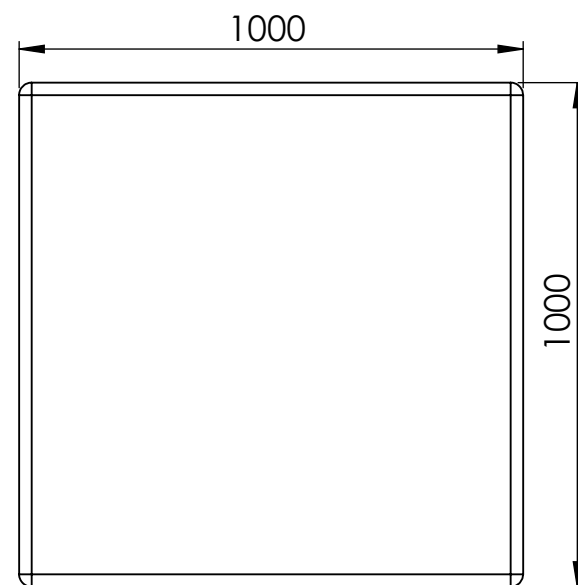

Sheet Notes

- All dimensions are in mm unless otherwise stated
- Any dimensions scaled from this drawing are taken at readers own risk

Product Spec

Large concrete seating bench

T: 01730 719292 | [www.bellsure.co.uk](http://www.bellsure.co.uk) | E: [streetsure@bellsure.co.uk](mailto:streetsure@bellsure.co.uk)