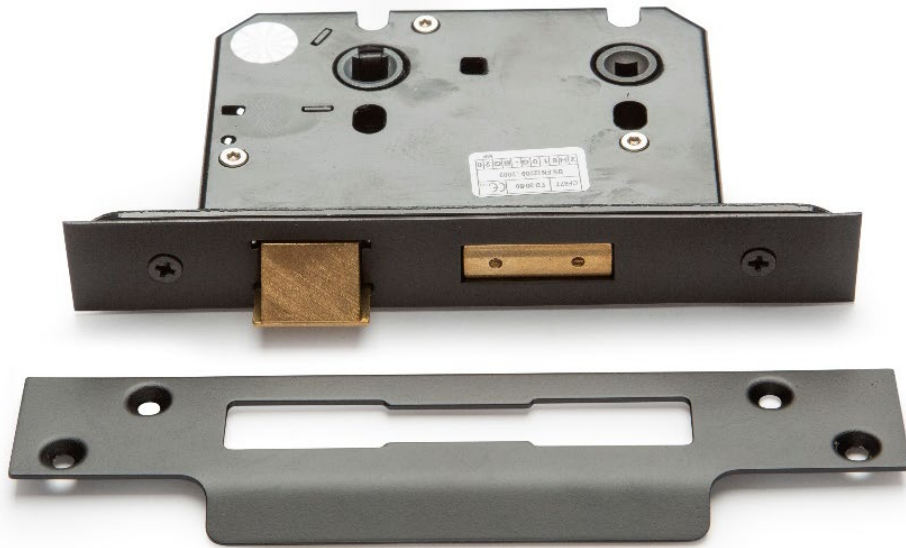

Technical Specification Sheet

Architectural Bathroom Lock

Product code: BGAPEBLSQ .BK

Product Specifications

- 76 mm

Additional info

- Black Finish

CONTACT DETAILS