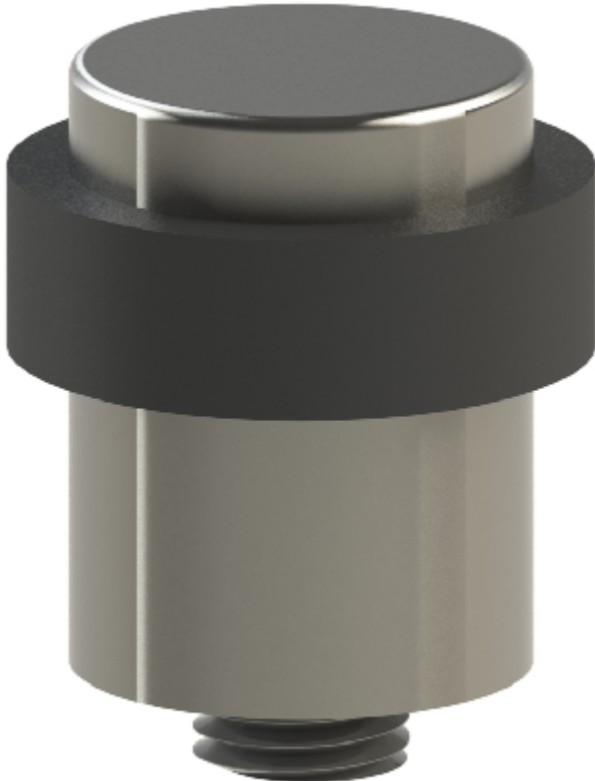

Product Specification Sheet

Accessories | Pedestal Door Stop

Sheet Notes

- All dimensions are in mm unless otherwise stated
- Any dimensions scaled from this drawing are taken at readers own risk

Key Features

- Material:
- Brushed stainless steel
 - Black

T 01730 719 292
E info@bellsure.co.uk
W bellsure.co.uk

PRODUCT NAME: SSS Pedestal Door Stop	PART NO. CM6002.2109
DRAWING	

SCALE: 2:1 SHEET SIZE: A3 DRAWN BY: BK CHECKED BY: MJ DATE: 16/06/14
PROJECT NO. DRAWING NO.