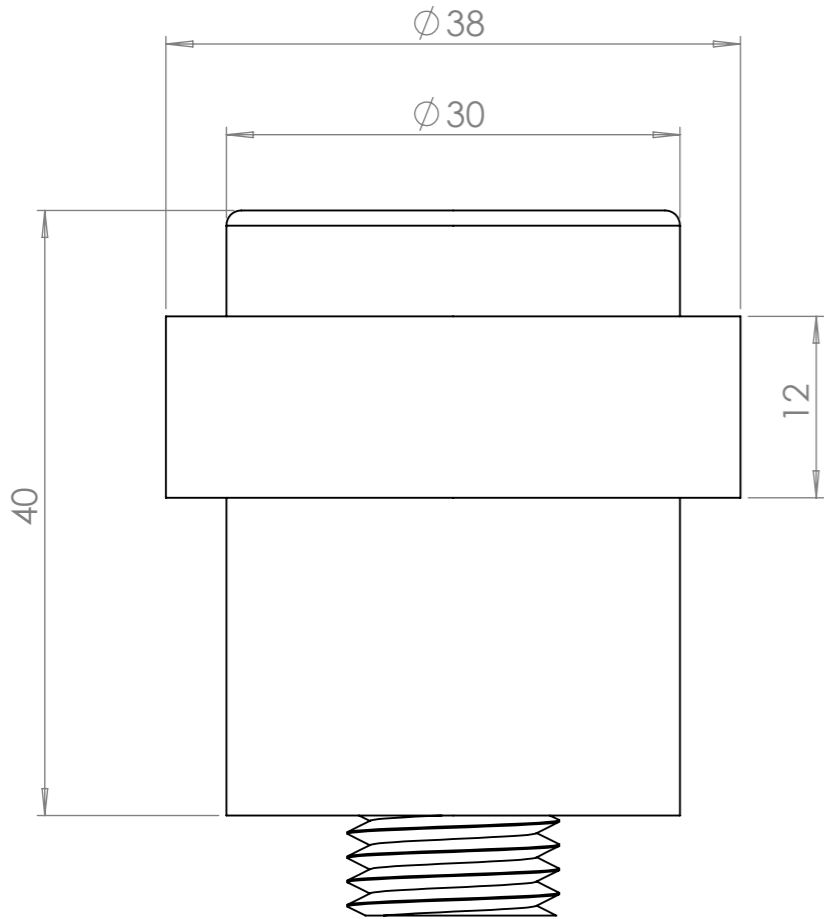

Product Specification Sheet

Accessories | Pedestal Door Stop

Sheet Notes

- All dimensions are in mm unless otherwise stated
- Any dimensions scaled from this drawing are taken at readers own risk

Key Features

- Material:
- Brushed stainless steel
 - Black

T 01730 719 292
E info@bellsure.co.uk
W bellsure.co.uk

PRODUCT NAME: SSS Pedestal Door Stop	PART NO. CM6002.2109
DRAWING	

SCALE: 2:1 SHEET SIZE: A3 DRAWN BY: BK CHECKED BY: MJ DATE: 16/06/14
PROJECT NO. DRAWING NO.