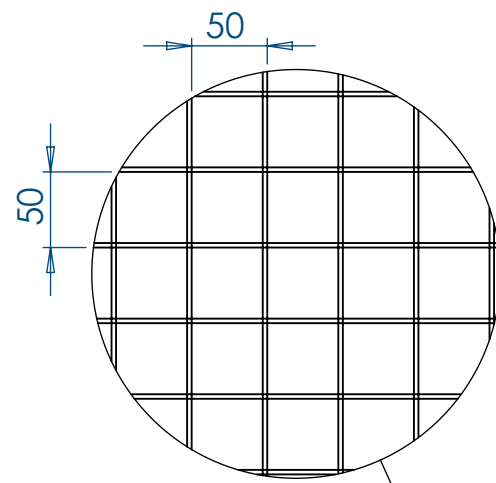

Sheet Notes

- All dimensions are in mm unless otherwise stated
- Any dimensions scaled from this drawing are taken at readers own risk

Product Spec:

Post Dimension: 60 x 40 x 1.5mm
Standard Colour: Grey RAL 7037
Optional Finish: Hot dip galvanised or an RAL colour

MESH DETAIL
SCALE 1 : 5

FRAME = 30 x 20MM

FOOT DETAIL
SCALE 1 : 5

T: 01730 719292 | www.bellsure.co.uk | E: streetsure@bellsure.co.uk

PRODUCT NAME:

Cuvamesh Door