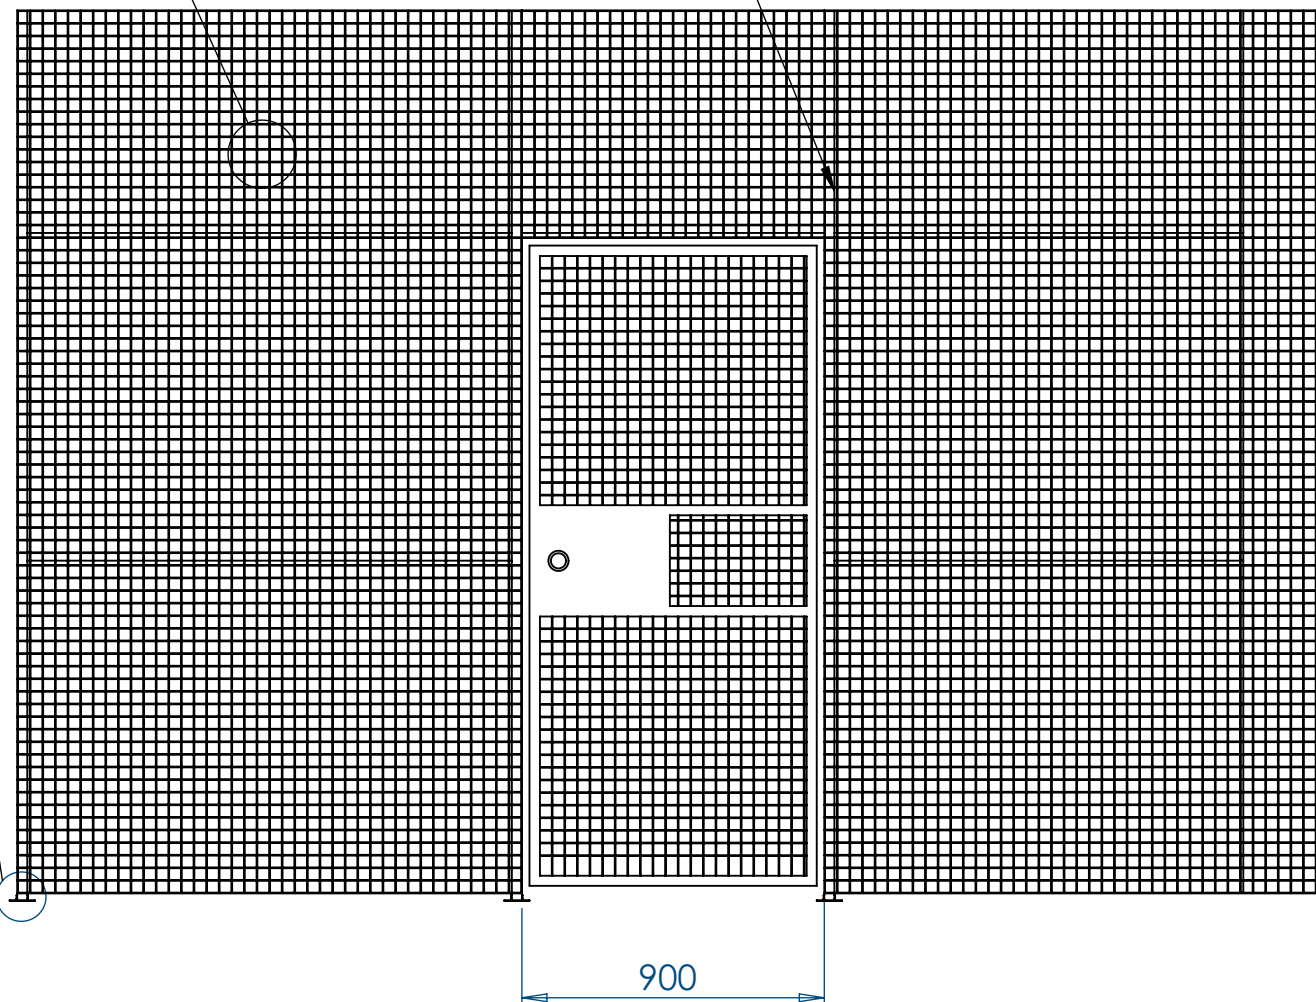

Sheet Notes

- All dimensions are in mm unless otherwise stated
- Any dimensions scaled from this drawing are taken at readers own risk

Product Spec:

Post Dimension: 60 x 40 x 1.5mm
Standard Colour: Grey RAL 7037
Optional Finish: Hot dip galvanised or an RAL colour

MESH DETAIL
SCALE 1 : 5

FRAME = 30 x 20MM

FOOT DETAIL
SCALE 1 : 5

T: 01730 719292 | www.bellsure.co.uk | E: streetsure@bellsure.co.uk

PRODUCT NAME:

Cuvamesh Door