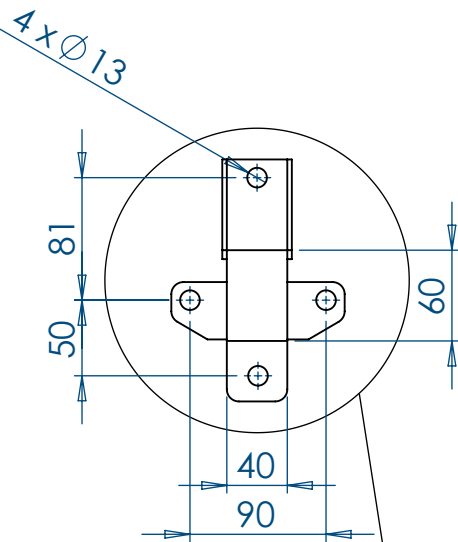

Sheet Notes

- All dimensions are in mm unless otherwise stated
- Any dimensions scaled from this drawing are taken at readers own risk

Product Spec:

Post Dimension: 60 x 40 x 1.5mm
Standard Colour: Grey RAL 7037
Optional Finish: Hot dip galvanised or an RAL colour

MESH DETAIL
SCALE 1 : 5

FRAME = 30 x 20MM

FOOT DETAIL
SCALE 1 : 5

T: 01730 719292 | www.bellsure.co.uk | E: streetsure@bellsure.co.uk

PRODUCT NAME:

Cuvamesh Door