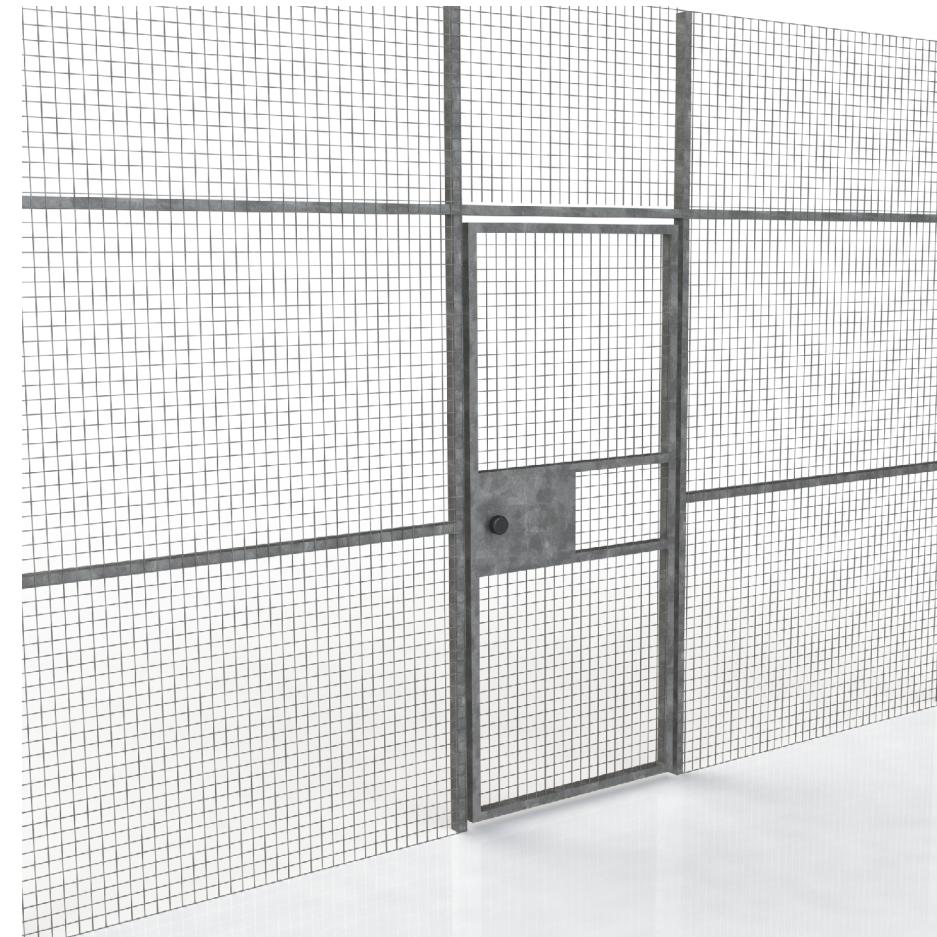

Sheet Notes

- All dimensions are in mm unless otherwise stated
- Any dimensions scaled from this drawing are taken at readers own risk

Product Spec:

Post Dimension: 60 x 40 x 1.5mm
Standard Colour: Grey RAL 7037
Optional Finish: Hot dip galvanised or an RAL colour

MESH DETAIL
SCALE 1 : 5

FRAME = 30 x 20MM

FOOT DETAIL
SCALE 1 : 5

T: 01730 719292 | www.bellsure.co.uk | E: streetsure@bellsure.co.uk

PRODUCT NAME:

Cuvamesh Door