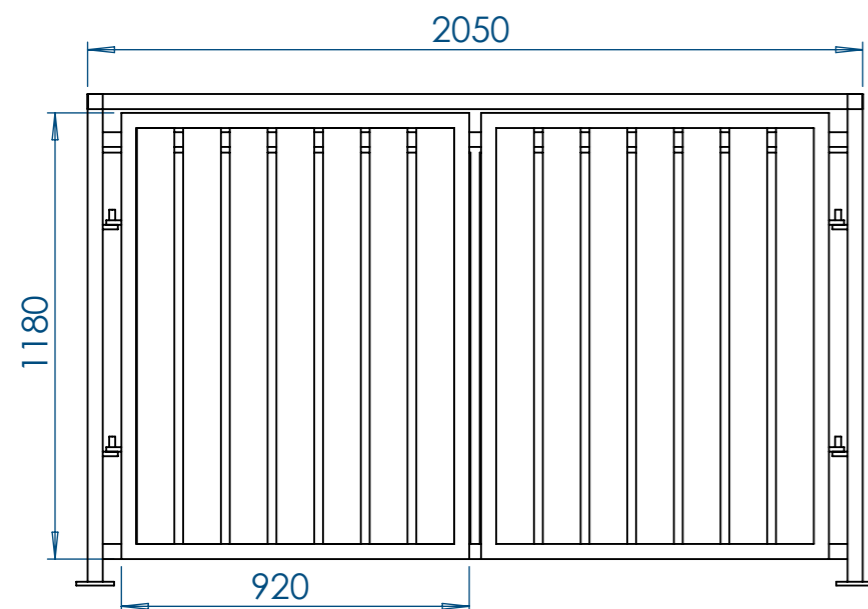

**Sheet Notes**

- All dimensions are in mm unless otherwise stated
- Any dimensions scaled from this drawing are taken at readers own risk

**Product Spec**

Size: 1300H x 2050W x 1050D\*  
 Material: Galvanised Steel Frame, Iroko timber cladding (Other hardwood + softwood timbers available)  
 Fixing Options: Surface mounted  
 Roof Type: 2mm Galvanised Sheet Roof (Powder coating available)  
 Security Options: Padbolt

\* The cycle store pictured can be used for many uses including storing bins. The dimensions of the store can be manufactured bespoke to suit your size requirements

T: 01730 719292 | [www.bellsure.co.uk](http://www.bellsure.co.uk) | E: [streetsure@bellsure.co.uk](mailto:streetsure@bellsure.co.uk)