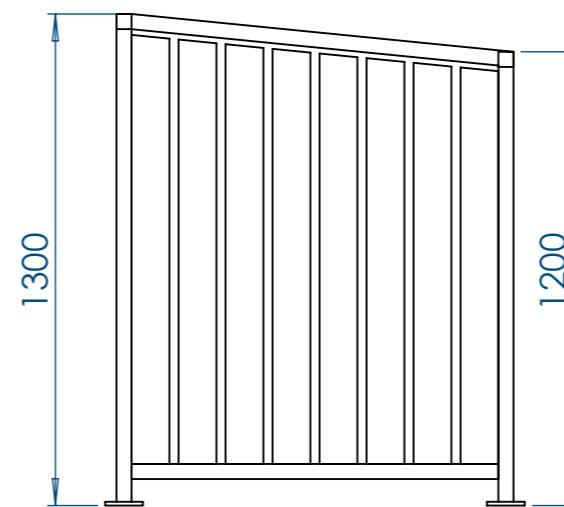

**Sheet Notes**

- All dimensions are in mm unless otherwise stated
- Any dimensions scaled from this drawing are taken at readers own risk

**Product Spec**

Size: 1300H x 2050W x 1050D\*  
 Material: Galvanised Steel Frame, Iroko timber cladding (Other hardwood + softwood timbers available)  
 Fixing Options: Surface mounted  
 Roof Type: 2mm Galvanised Sheet Roof (Powder coating available)  
 Security Options: Padbolt

\* The cycle store pictured can be used for many uses including storing bins. The dimensions of the store can be manufactured bespoke to suit your size requirements

T: 01730 719292 | [www.bellsure.co.uk](http://www.bellsure.co.uk) | E: [streetsure@bellsure.co.uk](mailto:streetsure@bellsure.co.uk)