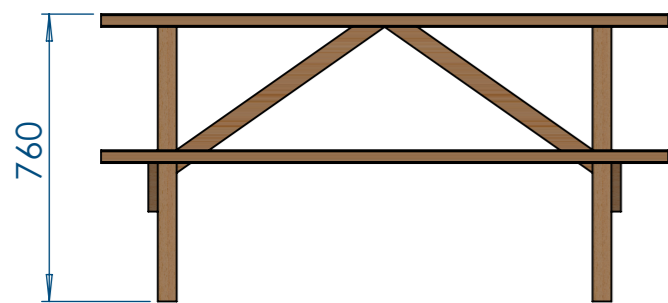

### Sheet Notes

- All dimensions are in mm unless otherwise stated
- Any dimensions scaled from this drawing are taken at readers own risk

Timber is scandinavian redwood, a high grade of softwood, 38 x 125mm planed (34 x 121mm finish), treated by submersion in spirit based preservative, ideal for the purpose.