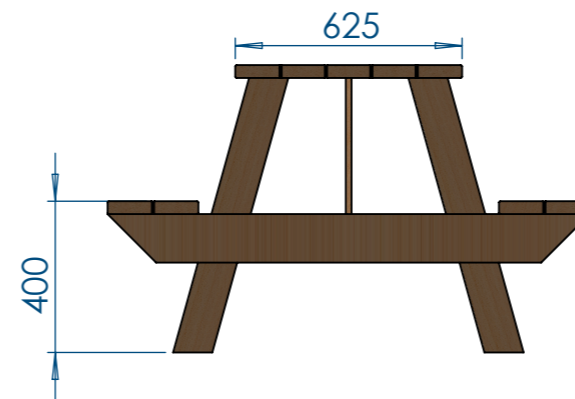

### Sheet Notes

- All dimensions are in mm unless otherwise stated
- Any dimensions scaled from this drawing are taken at readers own risk

Timber is scandinavian redwood, a high grade of softwood, 38 x 125mm planed (34 x 121mm finish), treated by submersion in spirit based preservative, ideal for the purpose.